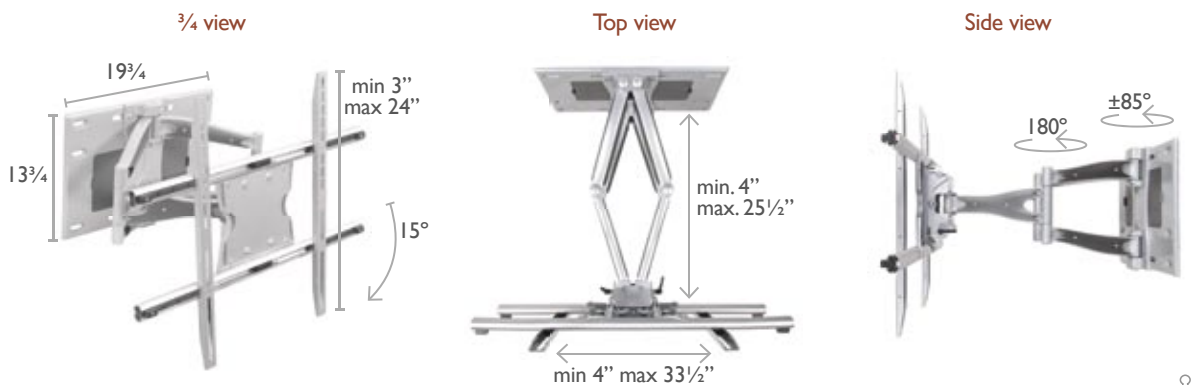

The Sonora PW3-AS is a solid, heavy-duty accordion style wall bracket that can extend straight out from the wall to a distance of 25½". Capable of holding large Plasma and LCD TVs, it can be

tilted up or down and positioned left or right. A convenient wire management system is discreetly built into the folding arms.

PW3-AS

**WIRE CONDUITS**  
A convenient and safe wire management system is concealed under decorative arm caps.

**REAR ACCESS**  
Two door panels provide easy access to wall wires.

PW3-AS

ACCORDION STYLE WALL BRACKET

Maximum bearing capacity 165 lbs