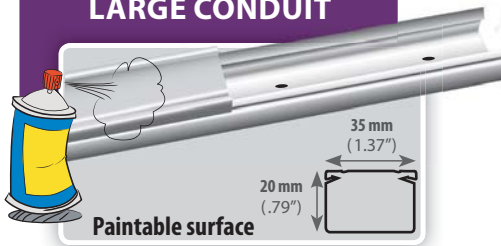

Omage bulk conduits are available 3 different sizes and in 2 meter length. **Maestro Conduit kit** blister packages include a full assortment of connectors needed to conceal any wires. Simple to install. All conduits may be adhered, with the preinstalled two way tape, or screwed to the wall.

SMALL CONDUIT

PT1520

- Paintable surface
- Peel and stick tape
- Pre-drilled screw holes
- Available in 2m length, 30 units per box

PT1535

- Paintable surface
- Peel and stick tape
- Pre-drilled screw holes
- Available in 2m length, 30 units per box

MEDIUM CONDUIT

LARGE CONDUIT

PT2035

- Paintable surface
- Peel and stick tape
- Pre-drilled screw holes
- Available in 2m length, 30 units per box

MCM2

- 2 x 30" conduit strips
- 2 x 9" conduit strips
- Paintable surface
- Peel and stick tape
- Pre-drilled screw holes