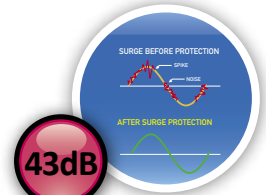

10 foot power cord with
90 degree head