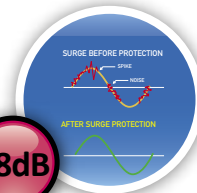

58dB

EMI/RFI