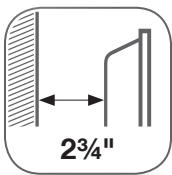

VESA 200x200 to 400x400 mm

SK144

- Single Stud Mount
- Single Arm Three Pivot Points
- Extends From 2 1/2 to 24 1/4" from Wall
- Cable Management
- Security Locking Device

VESA 200x200 to 600x400 mm

SK164

- Single Arm Three Pivot Points
- Extends From 2 1/2 to 24 1/4" from Wall
- Cable Management
- Security Locking Device