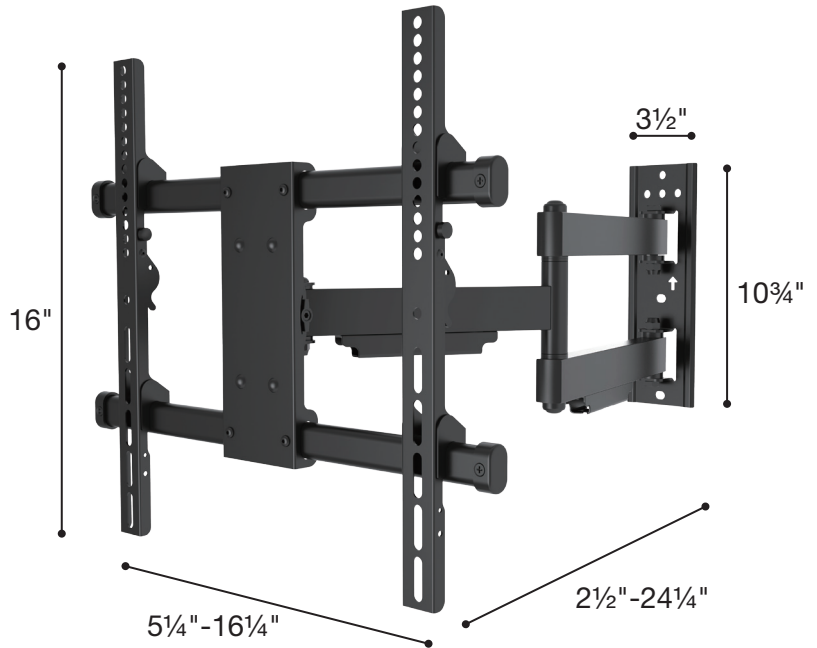

VESA 200x200 to 400x400 mm

SK144

- Single Stud Mount
- Single Arm Three Pivot Points
- Extends From 2 1/2 to 24 1/4" from Wall
- Cable Management
- Security Locking Device

VESA 200x200 to 600x400 mm

SK164

- Single Arm Three Pivot Points
- Extends From 2 1/2 to 24 1/4" from Wall
- Cable Management
- Security Locking Device