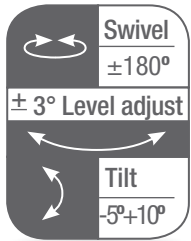

VESA 200x200 to 400x400 mm

SK144

- Single Stud Mount
- Single Arm Three Pivot Points
- Extends From 2 1/2 to 24 1/4" from Wall
- Cable Management
- Security Locking Device

VESA 200x200 to 600x400 mm

SK164

- Single Arm Three Pivot Points
- Extends From 2 1/2 to 24 1/4" from Wall
- Cable Management
- Security Locking Device