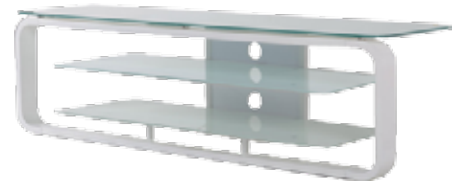

**S51V63N 63"**

**Black**

**Also available in White**

**S51V63W 63"**

**White**

- Handmade curved MDF side design
- with high gloss PU painting finish

- Silk screen glass
- Round corner design

- 8/6/6 mm thick tempered glass
- High gloss PU painting finish
- Bent plywood front frame
- Supports TVs up to 60"
- Cable management system

- X = 44 1/2" Usable Shelf Width**
- Y1 = 6 3/4" Usable Shelf Height**
- Y2 = 7 1/4" Usable Shelf Depth**
- Z = 15" Usable Shelf Depth**

\* Dimensions subject to change