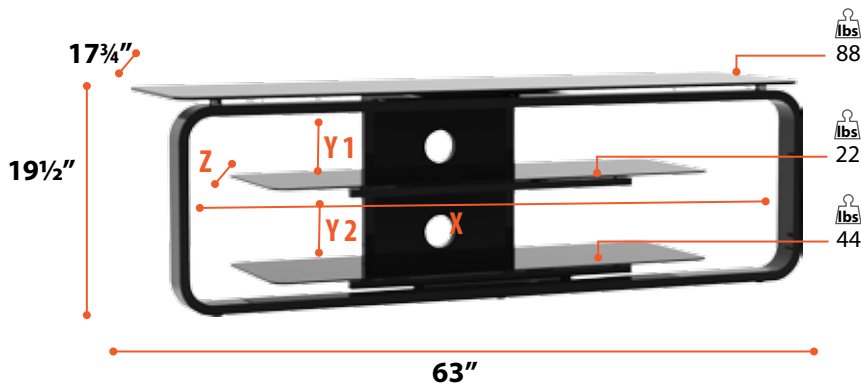

S51V63N 63"

Black

S51V63W 63"

White

- Handmade curved MDF side design
- with high gloss PU painting finish

- Silk screen glass
- Round corner design

- 8/6/6 mm thick tempered glass
- High gloss PU painting finish
- Bent plywood front frame
- Supports TVs up to 60"
- Cable management system

- X = 44 1/2" Usable Shelf Width**
- Y1 = 6 3/4" Usable Shelf Height**
- Y2 = 7 1/4" Usable Shelf Depth**
- Z = 15" Usable Shelf Depth**

* Dimensions subject to change