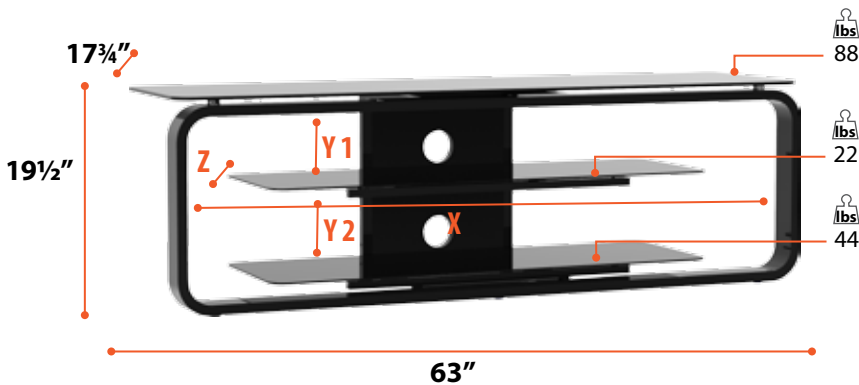

**S51V63N 63"**

**Black**

**Also available in White**

**S51V63W 63"**

**White**

- Handmade curved MDF side design
- with high gloss PU painting finish

- Silk screen glass
- Round corner design

- 8/6/6 mm thick tempered glass
- High gloss PU painting finish
- Bent plywood front frame
- Supports TVs up to 60"
- Cable management system

- X = 44 1/2" Usable Shelf Width**
- Y1 = 6 3/4" Usable Shelf Height**
- Y2 = 7 1/4" Usable Shelf Depth**
- Z = 15" Usable Shelf Depth**

\* Dimensions subject to change