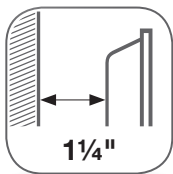

SDT64

VESA 600x400mm

- Universal Angle Free Tilt, Wall Bracket
- 1 1/4" Low Profile Plate
- Easy Access for In-wall Wiring
- cUL approved
- Automatically Click-in Spring Lock with Easily-release Magnetic Cord