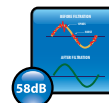

## Rotating Head Power Bar

**MPBR10**

**10** outlets (5 regular + 5 rotatable)

58 dB EMI/RFI  
noise filter

X3 MOV (Metal Oxide  
Varistor) Technology

**2880** Joules

Space saving  
90° plug

- 10 outlets (5 regular + 5 rotatable)
- 2880 joules
- 8' power cord with space saving 90° plug
- 58 dB EMI/RFI noise filter
- X3 MOV (Metal Oxide Varistor) technology
- Cord management design to avoid jumbled mass
- Safety shutdown technology
- Power ON/OFF switch
- Surge protection and ground status LED