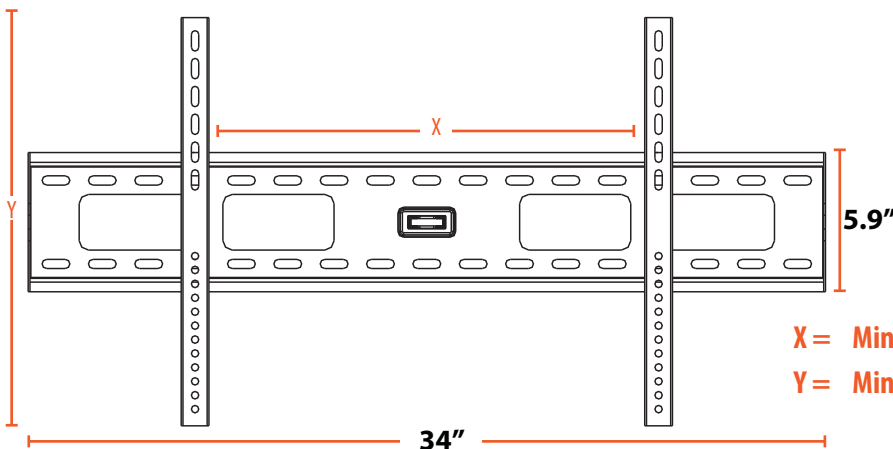

SB86

Fixed Wall Bracket

- VESA mounting pattern: up to 800 x 600mm
- 1½" flush mount from wall
- Open plate provides easy access for in-wall wiring
- Integrated bubble level
- Security locking screws
- Fits most 42" to 63" TV's
- Maximum load 165 LBS

X = Min: 2" (50mm), Max: 32" (820mm) Usable Width
Y = Min: 3" (75mm), Max: 24" (600mm) Usable Height

SB86

distributed in Canada by daveco (514) 738-2112 info@davecohifi.com
distributed in the USA by OMAGE USA 1-877-212-3223 info@omageusa.com
DNPR 198-SB86