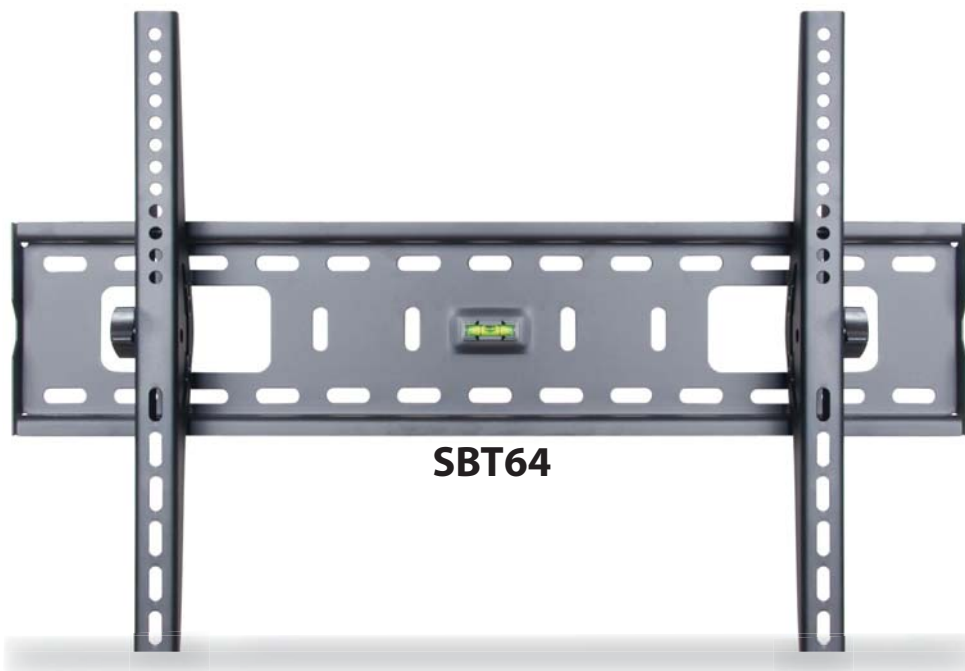

SBT64

Tilt Wall Bracket

- VESA mounting pattern: up to 600 x 400mm
- 2½" flush mount from wall
- Open plate provides easy access for in-wall wiring
- Integrated bubble level
- Security locking screws
- Fits most 32" to 60" TV's
- Maximum load 165 LBS
- Tilt angle: 10°

X = Min: 2" (50mm), Max: 24" (600mm) Usable Width
Y = Min: 3" (75mm), Max: 15.5" (400mm) Usable Height

SBT64

distributed in Canada by daveco (514) 738-2112 info@davecohifi.com
distributed in the USA by OMAGE USA 1-877-212-3223 info@omageusa.com
DNPR 198-SBT64