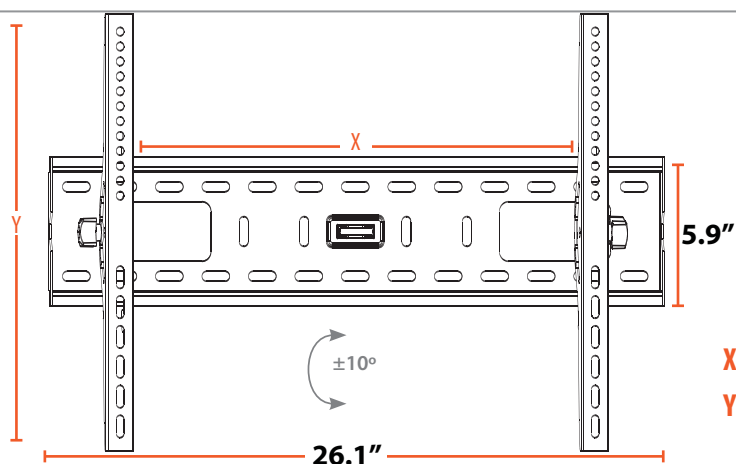

SBT64

Tilt Wall Bracket

- VESA mounting pattern: up to 600 x 400mm
- 2½" flush mount from wall
- Open plate provides easy access for in-wall wiring
- Integrated bubble level
- Security locking screws
- Fits most 32" to 60" TV's
- Maximum load 165 LBS
- Tilt angle: 10°

X = Min: 2" (50mm), Max: 24" (600mm) Usable Width
Y = Min: 3" (75mm), Max: 15.5" (400mm) Usable Height

SBT64

distributed in Canada by daveco (514) 738-2112 info@davecohifi.com
distributed in the USA by OMAGE USA 1-877-212-3223 info@omageusa.com
DNPR 198-SBT64