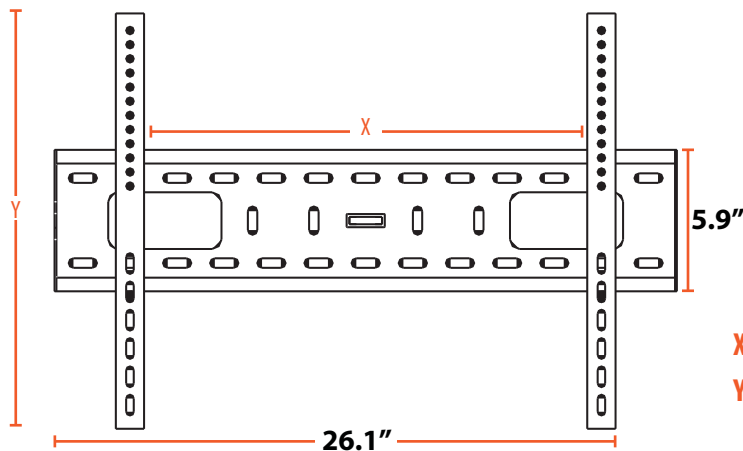

SB64

Fixed Wall Bracket

- VESA mounting pattern: up to 600 x 400mm
- 1½" flush mount from wall
- Open plate provides easy access for in-wall wiring
- Integrated bubble level
- Security locking screws
- Fits most 32" to 60" TV's
- Maximum load 165 LBS

X = Min: 2" (50mm), Max: 24" (600mm) Usable Width
Y = Min: 3" (75mm), Max: 15.5" (400mm) Usable Height

SB64

distributed in Canada by daveco (514) 738-2112 info@davecohifi.com
distributed in the USA by OMAGE USA 1-877-212-3223 info@omageusa.com
DNPR 198-SB64