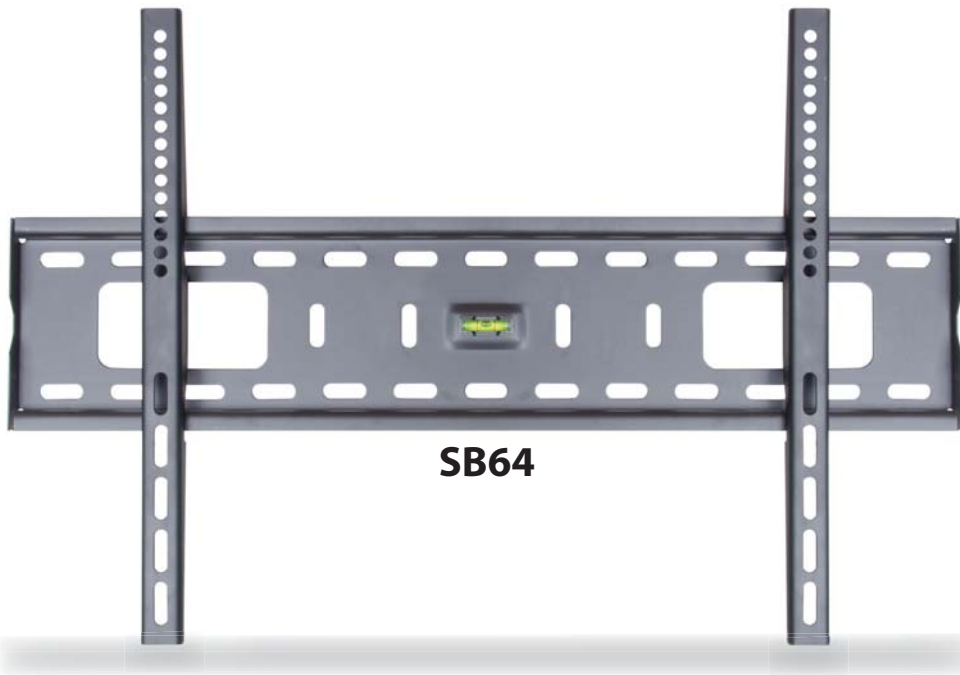

SB64

Fixed Wall Bracket

- VESA mounting pattern: up to 600 x 400mm
- 1½" flush mount from wall
- Open plate provides easy access for in-wall wiring
- Integrated bubble level
- Security locking screws
- Fits most 32" to 60" TV's
- Maximum load 165 LBS

X = Min: 2" (50mm), Max: 24" (600mm) Usable Width
Y = Min: 3" (75mm), Max: 15.5" (400mm) Usable Height

SB64

distributed in Canada by daveco (514) 738-2112 info@davecohifi.com
distributed in the USA by OMAGE USA 1-877-212-3223 info@omageusa.com
DNPR 198-SB64