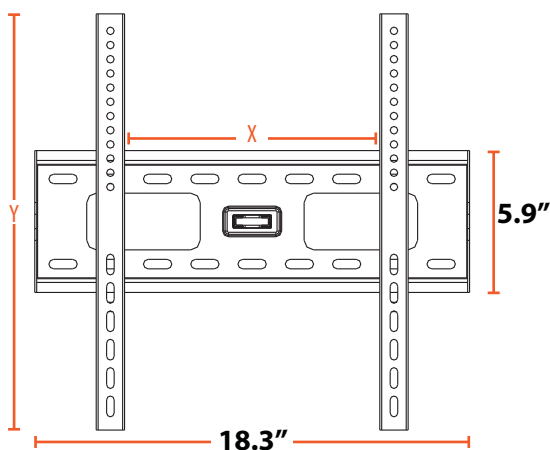

SB44

Fixed Wall Bracket

- VESA mounting pattern: up to 400 x 400mm
- 1½" flush mount from wall
- Open plate provides easy access for in-wall wiring
- Integrated bubble level
- Security locking screws
- Fits most 20" to 42" TV's
- Maximum load 165 LBS

X = Min: 2" (50mm), Max: 16.5" (420mm) Usable Width
Y = Min: 3" (75mm), Max: 15.5" (400mm) Usable Height

SB44