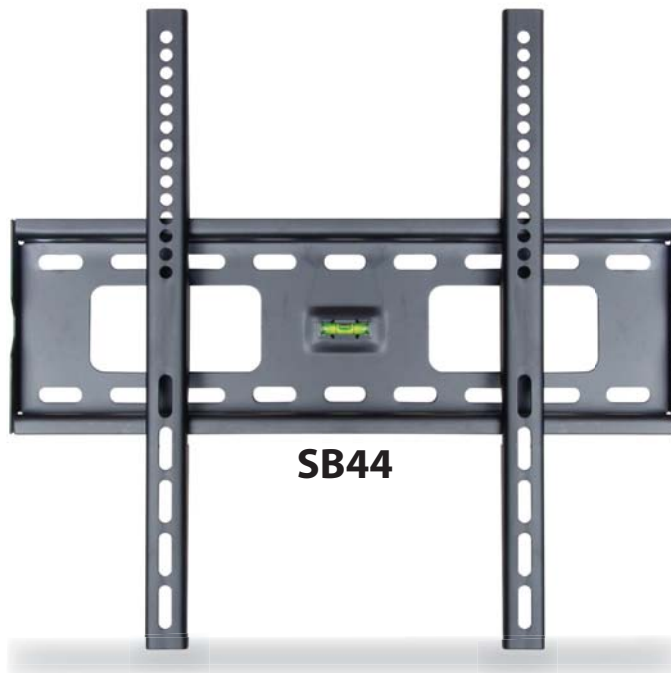

SB44

Fixed Wall Bracket

- VESA mounting pattern: up to 400 x 400mm
- 1½" flush mount from wall
- Open plate provides easy access for in-wall wiring
- Integrated bubble level
- Security locking screws
- Fits most 20" to 42" TV's
- Maximum load 165 LBS

X = Min: 2" (50mm), Max: 16.5" (420mm) Usable Width
Y = Min: 3" (75mm), Max: 15.5" (400mm) Usable Height

SB44