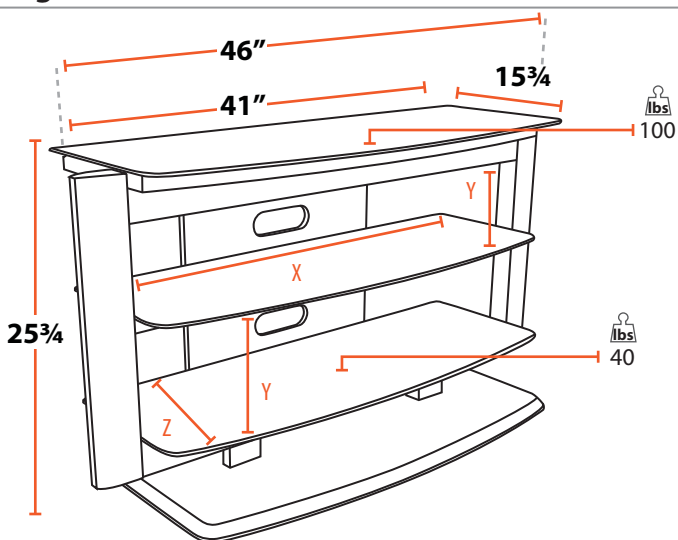

S63V46

Wood + Glass Stand

- Open Concept
- Brown wood Frame
- Black Painted Glass
- Cable Management

S63V46

AVAILABLE COLOR

Brown (B)

X = 39¹/₂" Usable Shelf Width

Y = 7" Usable Shelf Height

Z = 14" Usable Shelf Depth

S63V46

distributed in Canada by daveco (514) 738-2112 info@davecohifi.com
distributed in the USA by OMAGE USA 1-877-212-3223 info@omageusa.com

DNPR 188

SONORA[®]
STANDS STRONG
www.davecohifi.com