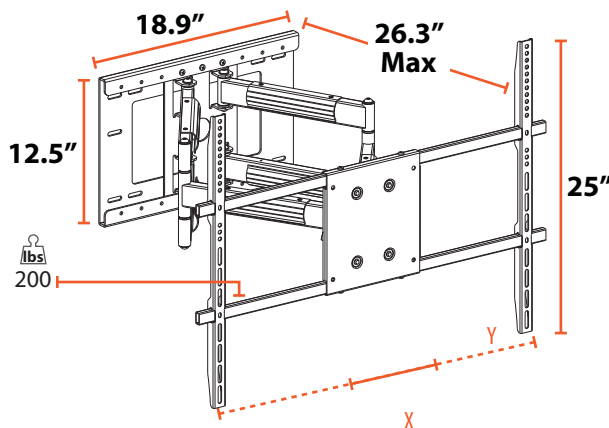

SBG86

Accordion, 2 Arm, Fully Adjustable

SBG86

- VESA From 200x200 to 800x600
- Maximum Load 200 lbs
- Multiple Plate Centering Position
- Dual Arm, Three Pivot Points With up to 180° Swivel
- Folds 3½" Flush to Wall
- +15°/5° Easy Tilt
- Cable Management

X = 11" Minimum plate size
Y = 31.9" Maximum plate size

SBG86

distributed in Canada by daveco (514) 738-2112 info@davecohifi.com
distributed in the USA by OMAGE USA 1-877-212-3223 info@omageusa.com
DNPR 176