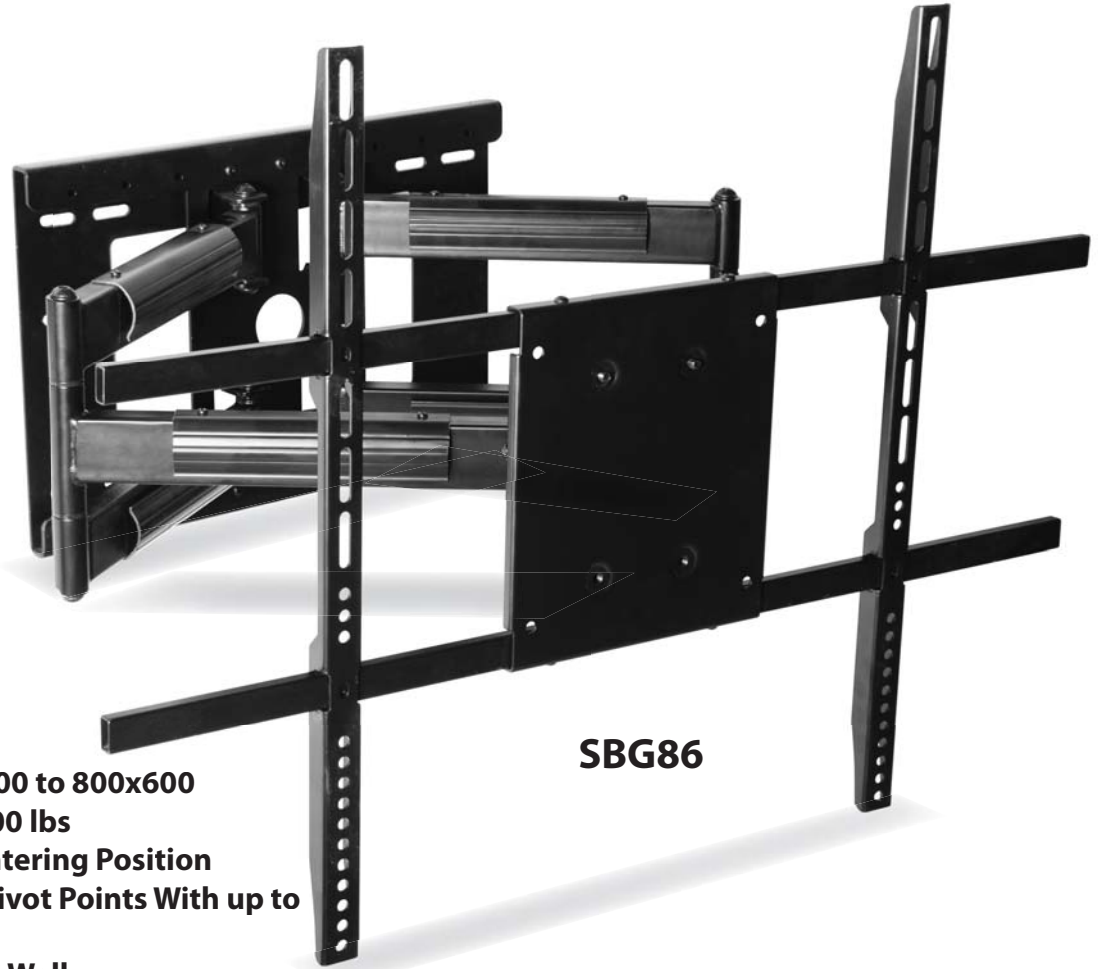

SBG86

Accordion, 2 Arm, Fully Adjustable

SBG86

- VESA From 200x200 to 800x600
- Maximum Load 200 lbs
- Multiple Plate Centering Position
- Dual Arm, Three Pivot Points With up to 180° Swivel
- Folds 3½" Flush to Wall
- +15°/5° Easy Tilt
- Cable Management

X = 11" Minimum plate size
Y = 31.9" Maximum plate size

SBG86

distributed in Canada by daveco (514) 738-2112 info@davecohifi.com
distributed in the USA by OMAGE USA 1-877-212-3223 info@omageusa.com
DNPR 176