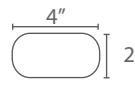

Top thickness 19 mm
Lower Shelf thickness
15 mm.
Shelf adjustable by 1^{1/4}
increments

Total depth: 23"
x = Usable Shelf Depth 21"
w = Usable Shelf Width 35"
y = 9.5"
z = 10.5"

* Actual product darker than illustrated
See color swatch below

S18C4733DB

Dark Brown

COMPONENT
STORAGE

SIDE
STORAGE

FULL CORNER
PLACEMENT

Top view

Cable
management

Available Finish