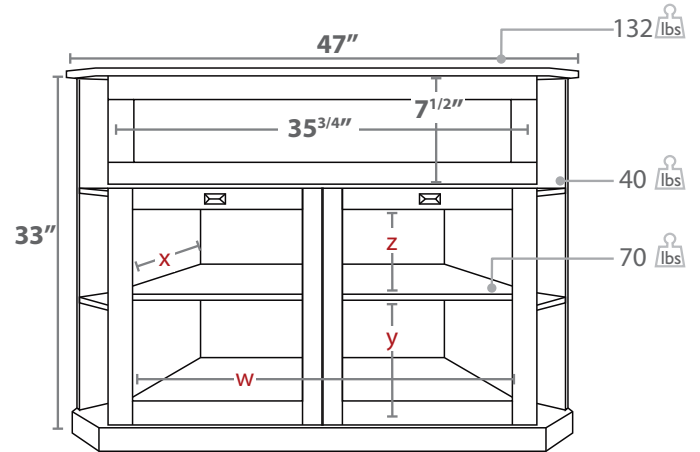

S18C4733DB

High-end Audio/Video Furniture

Sonora is pleased to introduce its new 33" high real wood veneer corner unit featuring tinted glass front doors, and a grill cloth covered center channel compartment. Wire management and an adjustable middle shelf, make setup neat and easy.

Top thickness 19 mm
Lower Shelf thickness
15 mm.
Shelf adjustable by 1^{1/4}
increments

Total depth: 23"
x = Usable Shelf Depth 21"
w = Usable Shelf Width 35"
y = 9.5"
z = 10.5"

* Actual product darker than illustrated
See color swatch below

S18C4733DB

Dark Brown

COMPONENT
STORAGE

SIDE
STORAGE

FULL CORNER
PLACEMENT

Top view

Cable
management

Available Finish