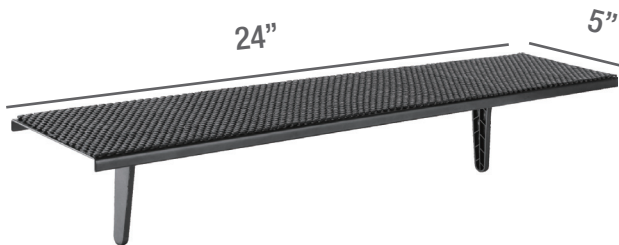

- Easy installation, no tools required
- Air vents for proper ventilation
- Anti-skid pad prevents sliding
- Ideal for use with Media players, Speakers/Soundbars and other small device

**SST12** 12"

For easy adjustments during install

**SST24** 24"

Prevents sliding of your equipment

**SST36** 36"

Flocked Fabric protects the top of the TV from scratches

Provides proper ventilation from your equipment