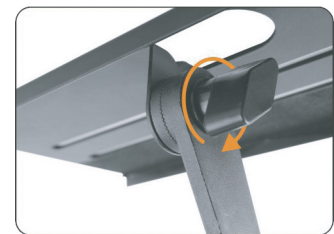

- Easy installation, no tools required
- Air vents for proper ventilation
- Anti-skid pad prevents sliding
- Ideal for use with Media players, Speakers/Soundbars and other small device

**SST12** 12"

For easy adjustments during install

**SST24** 24"

Prevents sliding of your equipment

**SST36** 36"

Flocked Fabric protects the top of the TV from scratches

Provides proper ventilation from your equipment