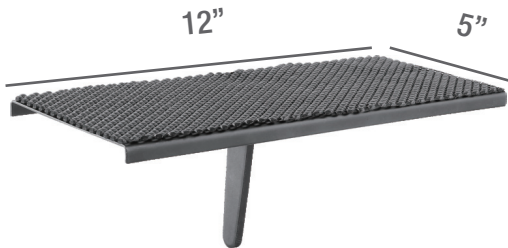

- Easy installation, no tools required
- Air vents for proper ventilation
- Anti-skid pad prevents sliding
- Ideal for use with Media players, Speakers/Soundbars and other small device

**SST12** 12"

For easy adjustments during install

**SST24** 24"

Prevents sliding of your equipment

**SST36** 36"

Flocked Fabric protects the top of the TV from scratches

Provides proper ventilation from your equipment