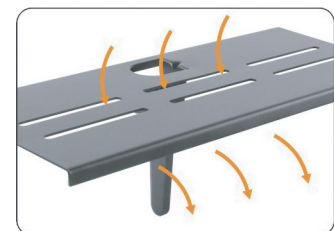

- Easy installation, no tools required
- Air vents for proper ventilation
- Anti-skid pad prevents sliding
- Ideal for use with Media players, Speakers/Soundbars and other small device

**SST12** 12"

For easy adjustments during install

**SST24** 24"

Prevents sliding of your equipment

**SST36** 36"

Flocked Fabric protects the top of the TV from scratches

Provides proper ventilation from your equipment