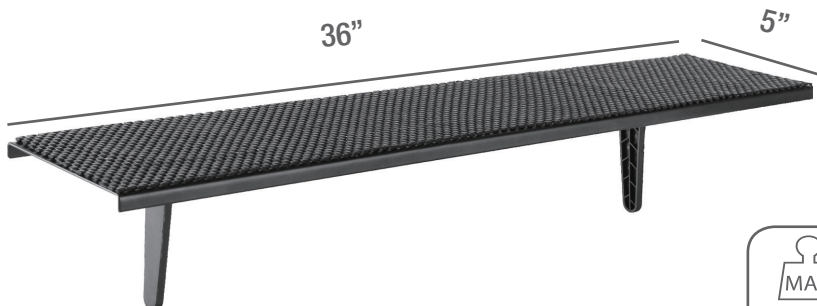

- Easy installation, no tools required
- Air vents for proper ventilation
- Anti-skid pad prevents sliding
- Ideal for use with Media players, Speakers/Soundbars and other small device

**SST12** 12"

For easy adjustments during install

**SST24** 24"

Prevents sliding of your equipment

**SST36** 36"

Flocked Fabric protects the top of the TV from scratches

Provides proper ventilation from your equipment