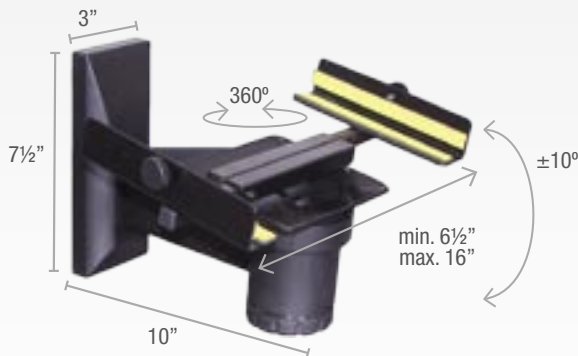

### WB-15M

The Sonora WB-15M is the ideal adjustable support for bookshelf speakers weighing up to 7 kg (15 lbs). Made of metal for extra strength and stability the WB-15M is easy to install on any surface and simple to adjust even with the speaker attached.

Maximum bearing capacity **15**  lbs

### WB-55C

The Sonora WB-55C is an easy to install swivel and tilt speaker clamping wall bracket. Conveniently adjustable even with speakers securely clamped into position, the WB55C was designed for speakers of 17cm to 41cm (6.5" to 16") wide, weighing up to 25kg (55 lbs.). Constructed of metal for extra strength and security, the WB55C features a decorative wall cap to cover unsightly hardware.

### WB-12U

The Sonora WB-12U is the perfect solution for speakers weighing up to 4.5 kg (10 lbs). It is a universal bracket that may be mounted on the wall or ceiling and will hold your speaker from the top, bottom, side or rear.