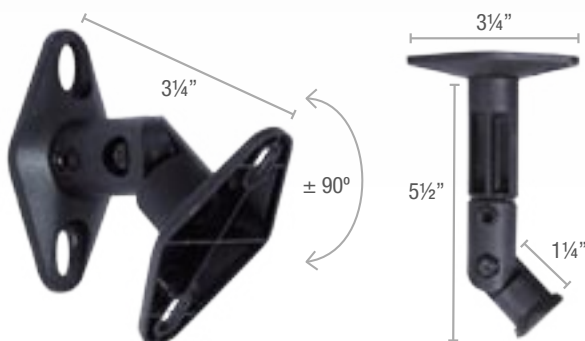

WB-12U

The Sonora WB-12U is the perfect solution for speakers weighing up to 4.5 kg (10 lbs). It is a universal bracket that may be mounted on the wall or ceiling and will hold your speaker from the top, bottom, side or rear.

Maximum bearing capacity **10** lbs

WB15M / WB55C
/ WB12U