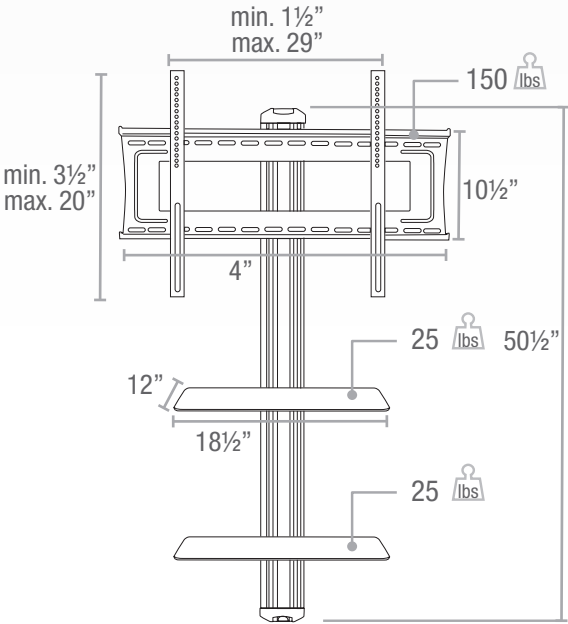

## SOUT75

The Sonora SOUT75 is an elegant, fully adjustable, space saving audio video wall-mount designed for 32" to 60" Plasma and LCD TVs weighing up to 150 lbs. Both the TV bracket and the Two adjustable equipment shelves can be positioned anywhere along the unit's 50½" height to custom fit your equipment for a neat and professional looking installation.

SOUT75

**ADJUSTABLE BRACKET**

Can be placed anywhere along the wall post.

**ADJUSTABLE SHELVES**

Can be placed anywhere along the wall post.

SOUT75