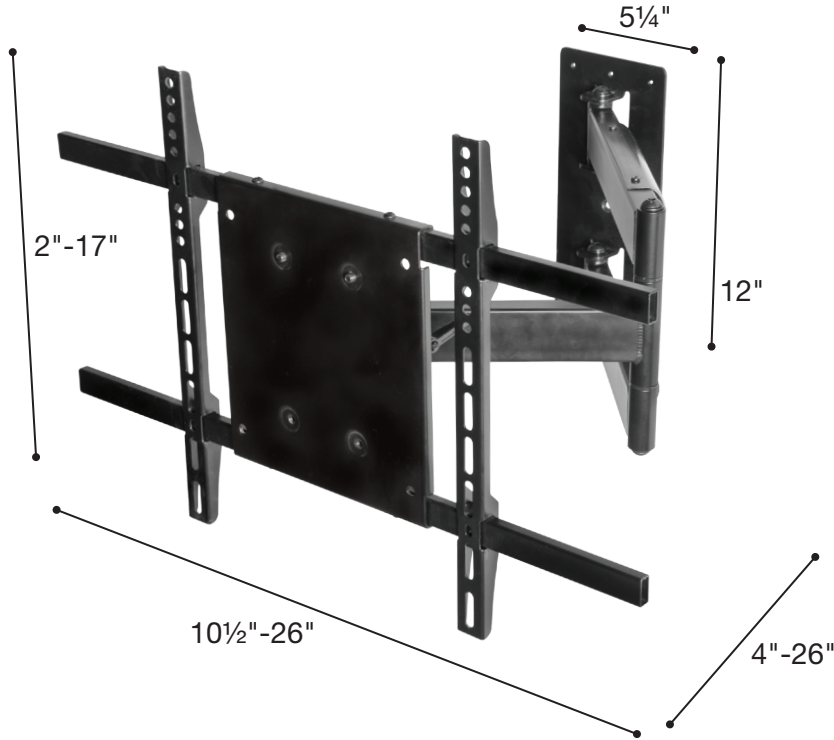

SSA64 - Single Arm/Single Stud Articulating Wall Bracket

SSA64

VESA 200x200 to 600x400mm

- Single Stud Mount
- Single Arm, Three Pivot Points
- 200x200 VESA Head Included
- Wire Management