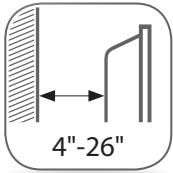

SSA64 - Single Arm/Single Stud Articulating Wall Bracket

SSA64

VESA 200x200 to 600x400mm

- Single Stud Mount
- Single Arm, Three Pivot Points
- 200x200 VESA Head Included
- Wire Management