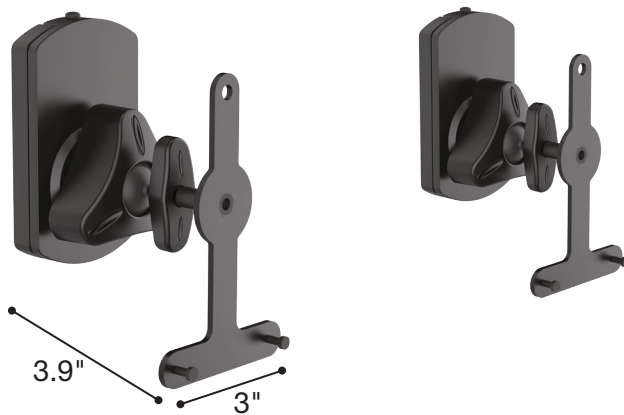

SSB1

MAX  
4 lbs

Swivel  
±360°  
Tilt  
±20°

- Easy to Install
- All Plastic Construction

SSP1

MAX  
22 lbs

Swivel  
±360°  
Tilt  
±60°

- For Sonos Play 1 and Play 3 Speakers
- Easy to Install

WB-12U

MAX  
10 lbs

Swivel  
±360°  
Tilt  
±90°

- Single Stud Mount
- Ceiling or Wall Mount
- 3" Extension Included
- Two Head Options