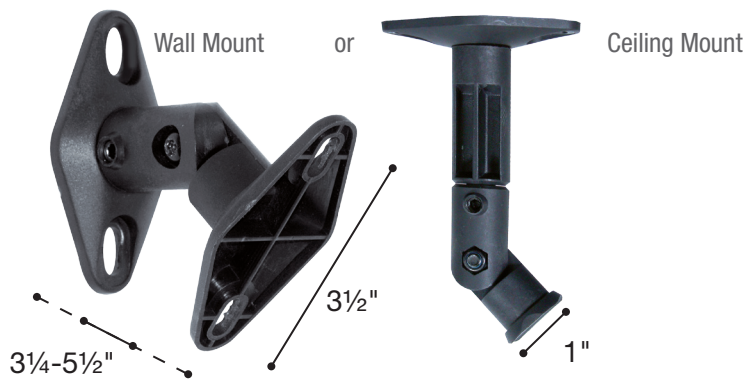

SSB1

MAX  
4 lbs

Swivel  
±360°  
Tilt  
±20°

- Easy to Install
- All Plastic Construction

SSP1

MAX  
22 lbs

Swivel  
±360°  
Tilt  
±60°

- For Sonos Play 1 and Play 3 Speakers
- Easy to Install

WB-12U

MAX  
10 lbs

Swivel  
±360°  
Tilt  
±90°

- Single Stud Mount
- Ceiling or Wall Mount
- 3" Extension Included
- Two Head Options