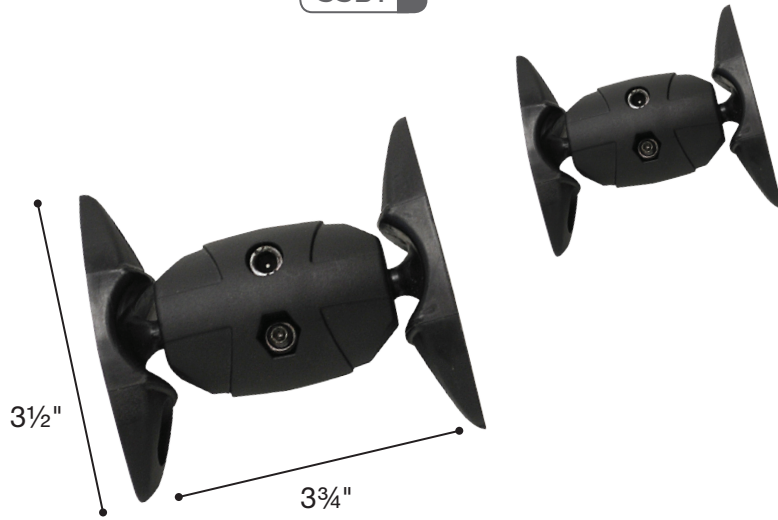

SSB1

MAX  
4 lbs

Swivel  
±360°  
Tilt  
±20°

- Easy to Install
- All Plastic Construction

SSP1

MAX  
22 lbs

Swivel  
±360°  
Tilt  
±60°

- For Sonos Play 1 and Play 3 Speakers
- Easy to Install

WB-12U

MAX  
10 lbs

Swivel  
±360°  
Tilt  
±90°

- Single Stud Mount
- Ceiling or Wall Mount
- 3" Extension Included
- Two Head Options