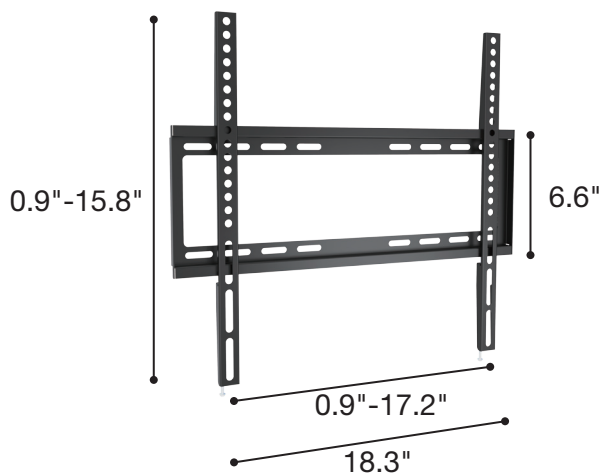

**SP22** VESA 50×50 to 200×200mm

- Low Profile Plate for Easy Access to In-wall Wiring
- Security Locking Screw

**SP44** VESA 50×50 to 400×400mm

- Low Profile Plate for Easy Access to In-wall Wiring
- Security Locking Screw

**SP64** VESA 50×50 to 600×400mm

- Low Profile Plate for Easy Access to In-wall Wiring
- Security Locking Screw