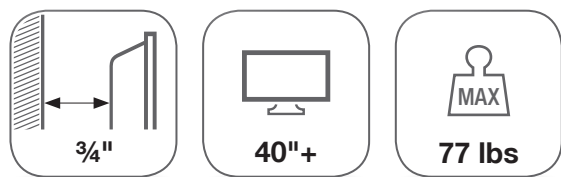

**SP22** VESA 50×50 to 200×200mm

- Low Profile Plate for Easy Access to In-wall Wiring
- Security Locking Screw

**SP44** VESA 50×50 to 400×400mm

- Low Profile Plate for Easy Access to In-wall Wiring
- Security Locking Screw

**SP64** VESA 50×50 to 600×400mm

- Low Profile Plate for Easy Access to In-wall Wiring
- Security Locking Screw