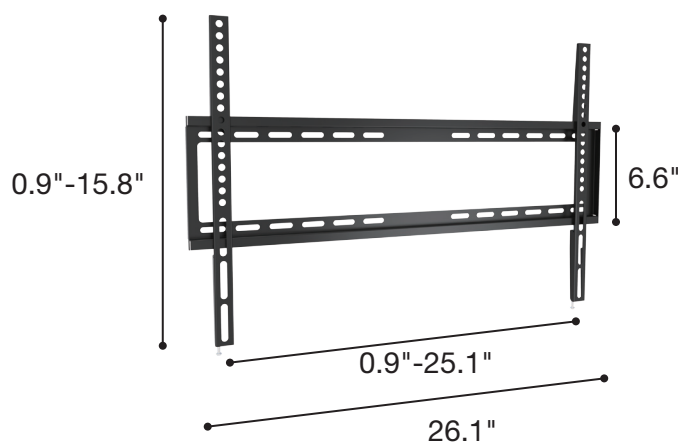

**SP22** VESA 50×50 to 200×200mm

- Low Profile Plate for Easy Access to In-wall Wiring
- Security Locking Screw

**SP44** VESA 50×50 to 400×400mm

- Low Profile Plate for Easy Access to In-wall Wiring
- Security Locking Screw

**SP64** VESA 50×50 to 600×400mm

- Low Profile Plate for Easy Access to In-wall Wiring
- Security Locking Screw