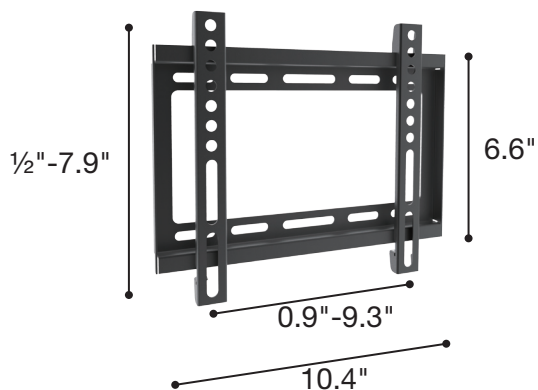

**SP22** VESA 50×50 to 200×200mm

- Low Profile Plate for Easy Access to In-wall Wiring
- Security Locking Screw

**SP44** VESA 50×50 to 400×400mm

- Low Profile Plate for Easy Access to In-wall Wiring
- Security Locking Screw

**SP64** VESA 50×50 to 600×400mm

- Low Profile Plate for Easy Access to In-wall Wiring
- Security Locking Screw