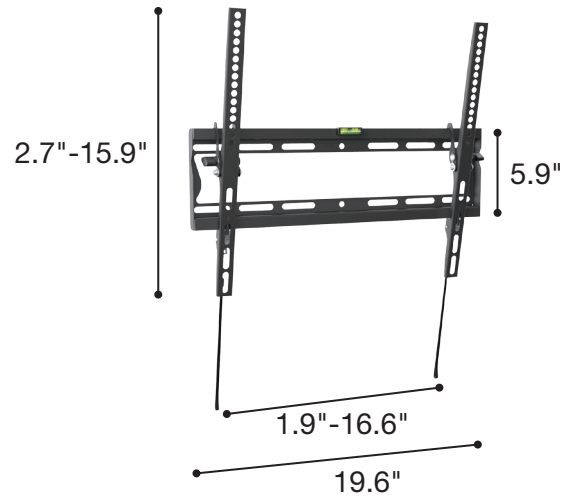

VESA 75x75 to 200x200mm

SPT22

- Low Profile Plate for Easy Access for In-wall Wiring
- Security Locking Screw

VESA 75x75 to 400x400mm

SPT44

- Low Profile Plate for Easy Access for In-wall Wiring
- Automatically Click-in Spring Lock with Easily-release Cord
- Integrated Bubble Level

VESA 75x75 to 600x400mm

SPT64

- Low Profile Plate for Easy Access for In-wall Wiring
- Automatically Click-in Spring Lock with Easily-release Cord
- Integrated Bubble Level