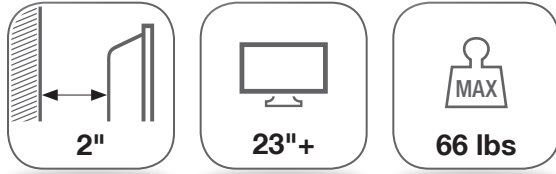

VESA 75x75 to 200x200mm

SPT22

- Low Profile Plate for Easy Access for In-wall Wiring
- Security Locking Screw

VESA 75x75 to 400x400mm

SPT44

- Low Profile Plate for Easy Access for In-wall Wiring
- Automatically Click-in Spring Lock with Easily-release Cord
- Integrated Bubble Level

VESA 75x75 to 600x400mm

SPT64

- Low Profile Plate for Easy Access for In-wall Wiring
- Automatically Click-in Spring Lock with Easily-release Cord
- Integrated Bubble Level