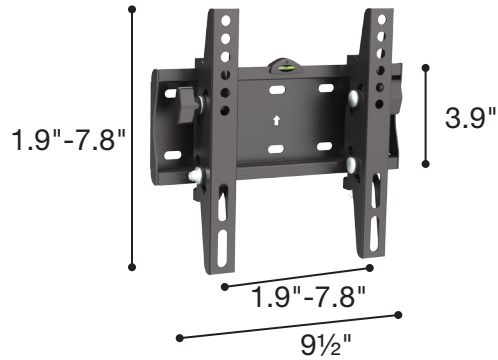

VESA 75x75 to 200x200mm

SPT22

- Low Profile Plate for Easy Access for In-wall Wiring
- Security Locking Screw

VESA 75x75 to 400x400mm

SPT44

- Low Profile Plate for Easy Access for In-wall Wiring
- Automatically Click-in Spring Lock with Easily-release Cord
- Integrated Bubble Level

VESA 75x75 to 600x400mm

SPT64

- Low Profile Plate for Easy Access for In-wall Wiring
- Automatically Click-in Spring Lock with Easily-release Cord
- Integrated Bubble Level