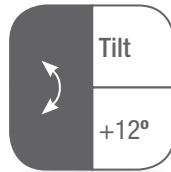

VESA 75x75 to 200x200mm

SPT22

- Low Profile Plate for Easy Access for In-wall Wiring
- Security Locking Screw

VESA 75x75 to 400x400mm

SPT44

- Low Profile Plate for Easy Access for In-wall Wiring
- Automatically Click-in Spring Lock with Easily-release Cord
- Integrated Bubble Level

VESA 75x75 to 600x400mm

SPT64

- Low Profile Plate for Easy Access for In-wall Wiring
- Automatically Click-in Spring Lock with Easily-release Cord
- Integrated Bubble Level