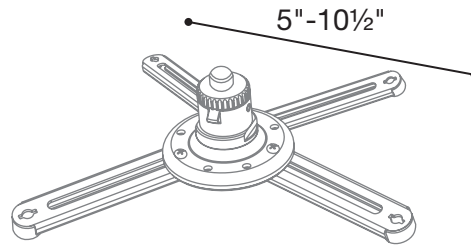

SPM1

- 4 Short and 4 Long Adjustable Mounting Arms
- Easy to Mount
- 3" Fixed Extension

SPM2

- 4 Short and 4 Long Adjustable Mounting Arms
- Easy to Mount
- Telescopic Extension from 21" to 32 1/2" with Integrated Cable Management
- Adjusts up to 45° for Mounting on Pitched Ceilings