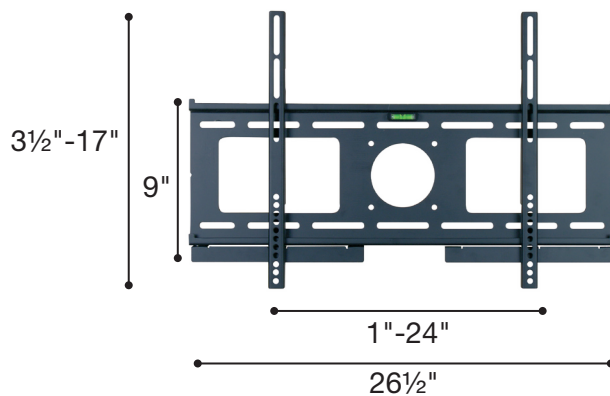

S043

VESA 50x50 to 400x300mm

Optional

- Bubble Level Meter
- Two Pad Locks Included
- Two Slide Bar Security Fasteners
- Wall and Ceiling Extensions Available

S064

VESA 50x100 to 600x400mm

Optional

- Bubble Level Meter
- Two Pad Locks Included
- Two Slide Bar Security Fasteners
- Wall and Ceiling Extensions Available

S075

VESA 50x100 to 700x500mm

Optional

- Bubble Level Meter
- Two Pad Locks Included
- Two Slide Bar Security Fasteners
- Wall and Ceiling Extensions Available

S096

VESA 50x100 to 700x500mm

Optional

- Bubble Level Meter
- Two Pad Locks Included
- Two Slide Bar Security Fasteners
- Wall and Ceiling Extensions Available