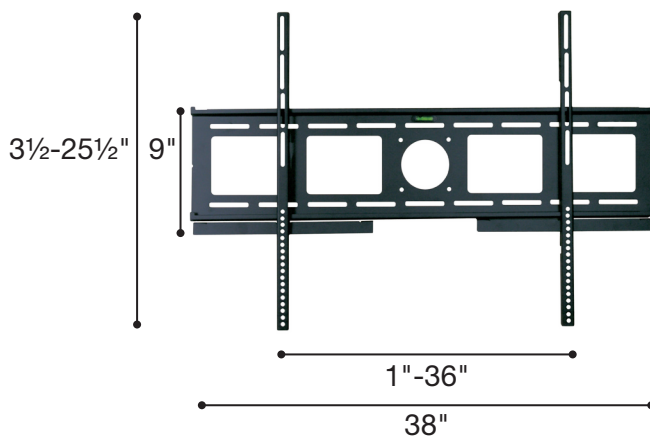

S043

VESA 50x50 to 400x300mm

Optional

- Bubble Level Meter
- Two Pad Locks Included
- Two Slide Bar Security Fasteners
- Wall and Ceiling Extensions Available

S064

VESA 50x100 to 600x400mm

Optional

- Bubble Level Meter
- Two Pad Locks Included
- Two Slide Bar Security Fasteners
- Wall and Ceiling Extensions Available

S075

VESA 50x100 to 700x500mm

Optional

- Bubble Level Meter
- Two Pad Locks Included
- Two Slide Bar Security Fasteners
- Wall and Ceiling Extensions Available

S096

VESA 50x100 to 700x500mm

Optional

- Bubble Level Meter
- Two Pad Locks Included
- Two Slide Bar Security Fasteners
- Wall and Ceiling Extensions Available