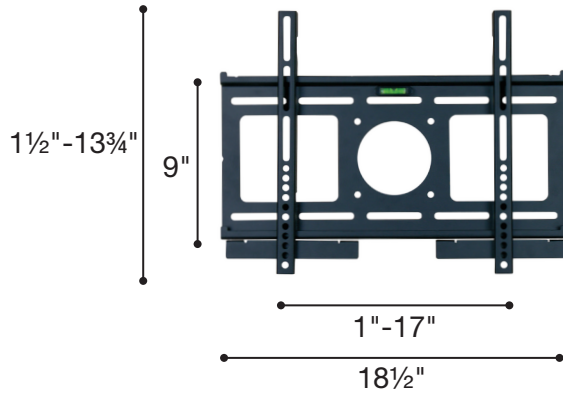

S043

VESA 50x50 to 400x300mm

Optional

- Bubble Level Meter
- Two Pad Locks Included
- Two Slide Bar Security Fasteners
- Wall and Ceiling Extensions Available

S064

VESA 50x100 to 600x400mm

Optional

- Bubble Level Meter
- Two Pad Locks Included
- Two Slide Bar Security Fasteners
- Wall and Ceiling Extensions Available

S075

VESA 50x100 to 700x500mm

Optional

- Bubble Level Meter
- Two Pad Locks Included
- Two Slide Bar Security Fasteners
- Wall and Ceiling Extensions Available

S096

VESA 50x100 to 700x500mm

Optional

- Bubble Level Meter
- Two Pad Locks Included
- Two Slide Bar Security Fasteners
- Wall and Ceiling Extensions Available