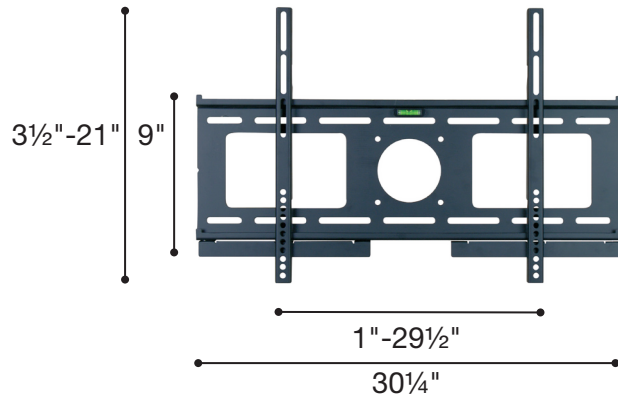

S043

VESA 50x50 to 400x300mm

Optional

- Bubble Level Meter
- Two Pad Locks Included
- Two Slide Bar Security Fasteners
- Wall and Ceiling Extensions Available

S064

VESA 50x100 to 600x400mm

Optional

- Bubble Level Meter
- Two Pad Locks Included
- Two Slide Bar Security Fasteners
- Wall and Ceiling Extensions Available

S075

VESA 50x100 to 700x500mm

Optional

- Bubble Level Meter
- Two Pad Locks Included
- Two Slide Bar Security Fasteners
- Wall and Ceiling Extensions Available

S096

VESA 50x100 to 700x500mm

Optional

- Bubble Level Meter
- Two Pad Locks Included
- Two Slide Bar Security Fasteners
- Wall and Ceiling Extensions Available