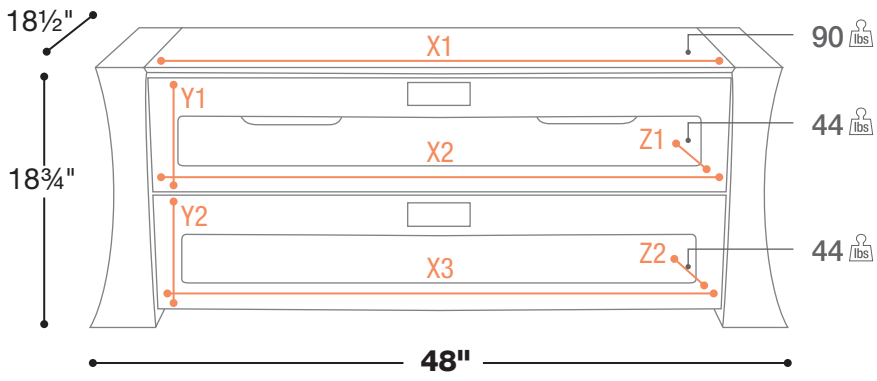

SH11V48N 48"

- Glass Top and Fold Down Glass Cabinet Doors
- High Gloss Lacquer Finish
- Compartment for 2 Components

- X1 = 45" Usable Shelf Width
- Y1 = 6 1/2" Usable Shelf Height
- Z1 = 17" Usable Shelf Depth
- X2 = 37" Usable Shelf Width
- Y2 = 7 1/2" Usable Shelf Height
- Z2 = 17" Usable Shelf Depth
- X3 = 37 1/2" Usable Shelf Width

Frame

N

Black

Shelf

D

Dark Glass

Optional

173PE-N