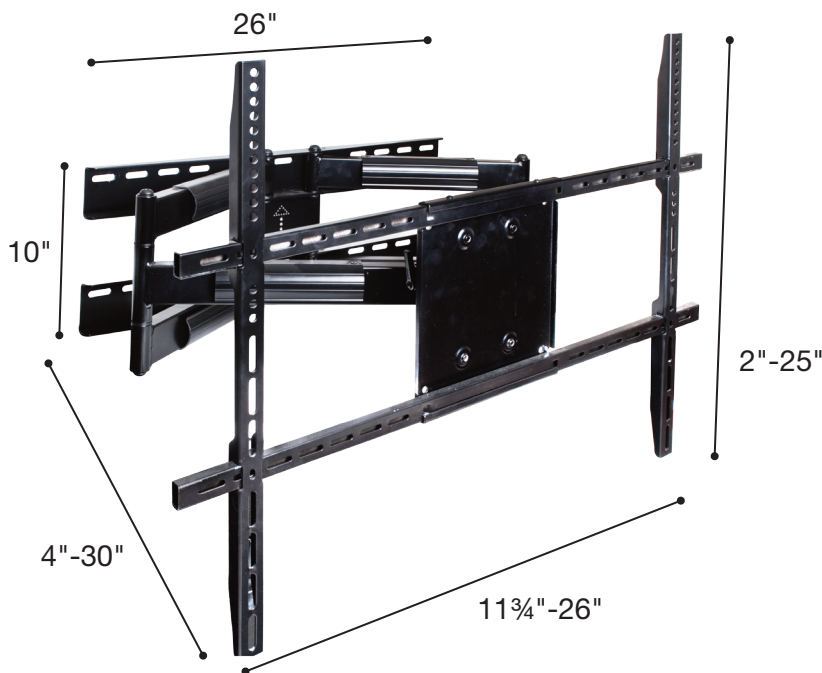

SBG86 - Dual Arm Articulating with Centering Option

SBG86

VESA 50x300 to 800x600mm

- 19" Wide Wall Plate with 7 Centering Options
- Dual Arm, Three Pivot Points
- Wire Management

SOB86 - Dual Arm Articulating Wall TV Bracket

SOB86

VESA 50x300 to 800x600mm

- 26" Wide Wall Plate
- Dual Arm, Three Pivot Points
- Wire Management