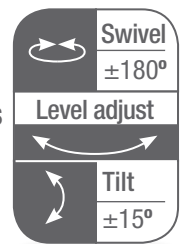

SBG86 - Dual Arm Articulating with Centering Option

SBG86

VESA 50x300 to 800x600mm

- 19" Wide Wall Plate with 7 Centering Options
- Dual Arm, Three Pivot Points
- Wire Management

SOB86 - Dual Arm Articulating Wall TV Bracket

SOB86

VESA 50x300 to 800x600mm

- 26" Wide Wall Plate
- Dual Arm, Three Pivot Points
- Wire Management