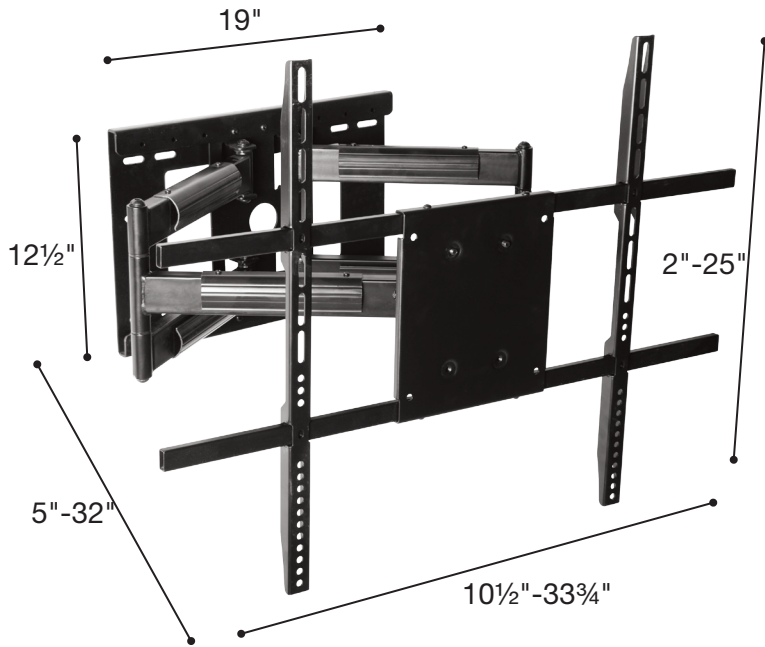

SBG86 - Dual Arm Articulating with Centering Option

SBG86

VESA 50x300 to 800x600mm

- 19" Wide Wall Plate with 7 Centering Options
- Dual Arm, Three Pivot Points
- Wire Management

SOB86 - Dual Arm Articulating Wall TV Bracket

SOB86

VESA 50x300 to 800x600mm

- 26" Wide Wall Plate
- Dual Arm, Three Pivot Points
- Wire Management