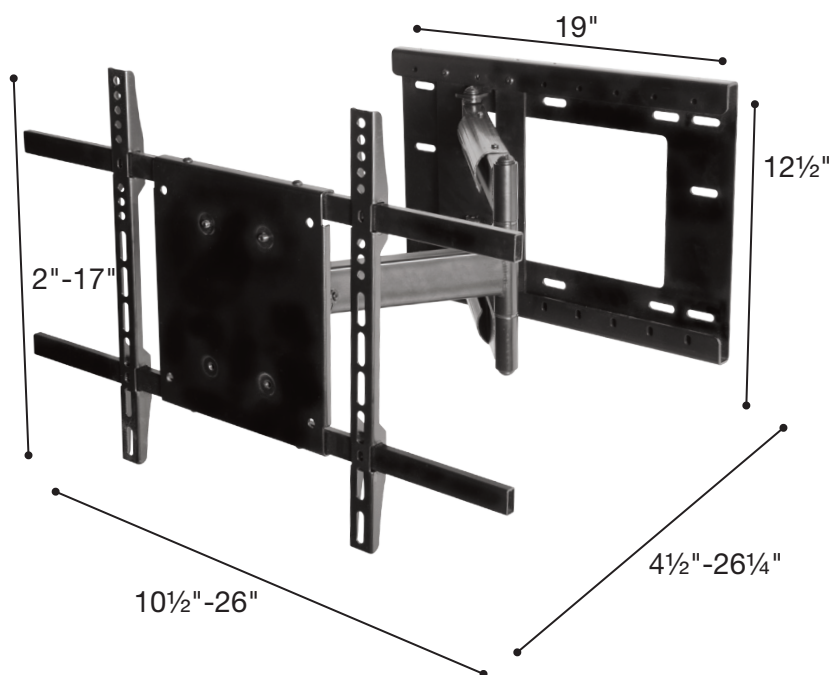

SAG64 - Single Arm Articulating Wall TV Bracket with Centering Option

VESA 50x300 to 600x400mm

SAG64

- 19" Wide Wall Plate with 7 Centering Options
- Single Arm, Three Pivot Points
- Wire Management

SMB64 - Articulating Wall TV Bracket

VESA 200x200 to 600x400mm

SMB64

- Accordion Style
- Three Pivot Points