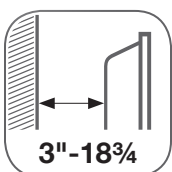

SAG64 - Single Arm Articulating Wall TV Bracket with Centering Option

VESA 50x300 to 600x400mm

SAG64

- 19" Wide Wall Plate with 7 Centering Options
- Single Arm, Three Pivot Points
- Wire Management

SMB64 - Articulating Wall TV Bracket

VESA 200x200 to 600x400mm

SMB64

- Accordion Style
- Three Pivot Points