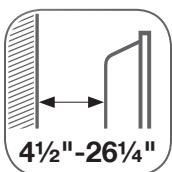

SAG64 - Single Arm Articulating Wall TV Bracket with Centering Option

VESA 50x300 to 600x400mm

SAG64

- 19" Wide Wall Plate with 7 Centering Options
- Single Arm, Three Pivot Points
- Wire Management

SMB64 - Articulating Wall TV Bracket

VESA 200x200 to 600x400mm

SMB64

- Accordion Style
- Three Pivot Points