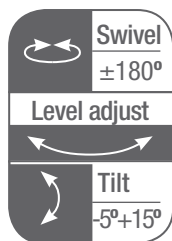

SAG64 - Single Arm Articulating Wall TV Bracket with Centering Option

VESA 50x300 to 600x400mm

SAG64

- 19" Wide Wall Plate with 7 Centering Options
- Single Arm, Three Pivot Points
- Wire Management

SMB64 - Articulating Wall TV Bracket

VESA 200x200 to 600x400mm

SMB64

- Accordion Style
- Three Pivot Points