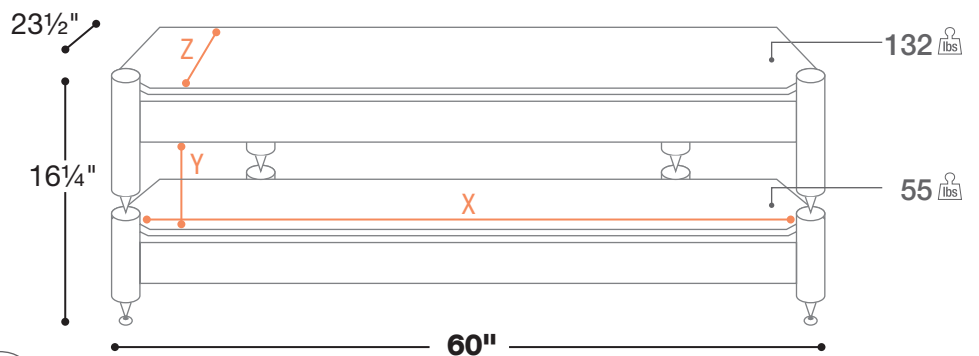

- 10mm Thick Glass
- 23½" Depth Accomodates High End Components
- Secure Spike Point Modular Design
- 2½" Diameter Posts
- Adjustable Spikes and Flat Feet Included

Frame	Shelf
<b>N</b>	<b>D</b>
Black	Dark Glass

X = 55" Usable Shelf Width  
 Y = 9½" Usable Shelf Height  
 Z = 23½" Usable Shelf Depth

S44V3-60N 60"

- 10mm Thick Glass
- 23½" Depth Accomodates High End Components
- Secure Spike Point Modular Design
- 2½" Diameter Posts
- Adjustable Spikes and Flat Feet Included

- X = 55" Usable Shelf Width
- Y1 = 7" Usable Shelf Height
- Y2 = 9½" Usable Shelf Height
- Z = 23½" Usable Shelf Depth

Frame

**N**

Black

Shelf

**D**

Dark Glass