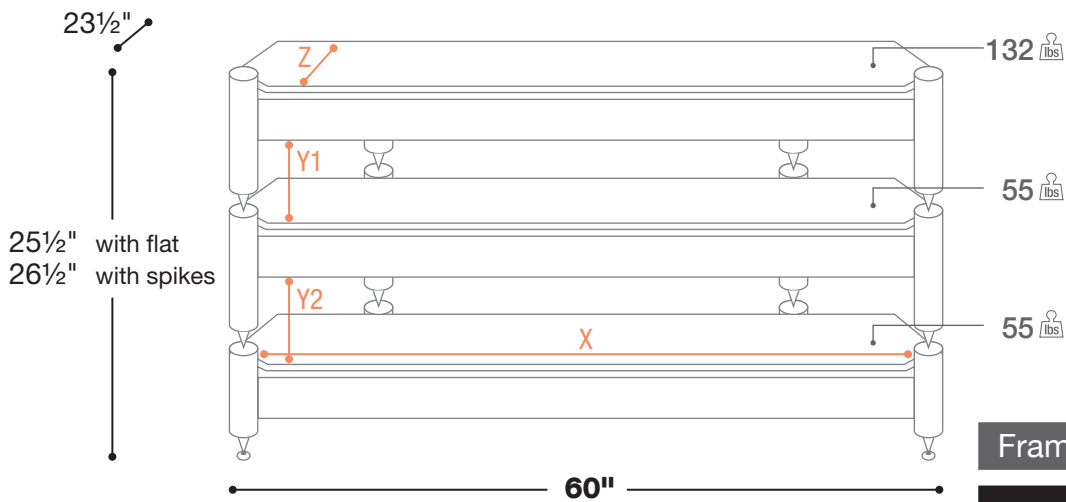

- 10mm Thick Glass
- 23½" Depth Accomodates High End Components
- Secure Spike Point Modular Design
- 2½" Diameter Posts
- Adjustable Spikes and Flat Feet Included

Frame	Shelf
<b>N</b>	<b>D</b>
Black	Dark Glass

X = 55" Usable Shelf Width  
 Y = 9½" Usable Shelf Height  
 Z = 23½" Usable Shelf Depth

S44V3-60N 60"

- 10mm Thick Glass
- 23½" Depth Accomodates High End Components
- Secure Spike Point Modular Design
- 2½" Diameter Posts
- Adjustable Spikes and Flat Feet Included

- X = 55" Usable Shelf Width
- Y1 = 7" Usable Shelf Height
- Y2 = 9½" Usable Shelf Height
- Z = 23½" Usable Shelf Depth

Frame

**N**

Black

Shelf

**D**

Dark Glass