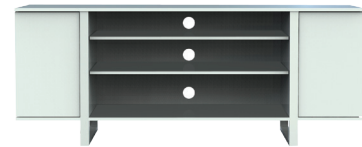

S24V63F-N + S24-DB 63"

S24V63F-N + S24-DN 63"

S24V63F-N + S24-DO 63"

S24V63F-N + S24-DW 63"

- Wood Grain Melamine
- Two Push-to-Open Doors
- Center Open Compartment 37" Wide to Accomodate Soundbars
- Extra Deep Shelves for Large Components
- 2 Adjustable Center Shelves
- Cable Management
- Powder Coated Metal Frame
- Supports TV's up to 65"

X = 37" Usable Shelf Width
 Y = 19" Usable Shelf Height
 Z = 21" Usable Shelf Depth

Frame

N

Black

Doors + Sides

DB

Walnut

DN

S24V63F-W + S24-DW 63"

X = 37" Usable Shelf Width
 Y = 19" Usable Shelf Height
 Z = 21" Usable Shelf Depth

- Wood Grain Melamine
- Two Push-to-Open Doors
- Center Open Compartment 37" Wide to Accomodate Soundbars
- Extra Deep Shelves for Large Components
- 2 Adjustable Center Shelves
- Cable Management
- Powder Coated Metal Frame
- Supports TV's up to 65"