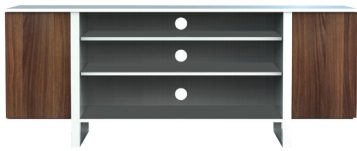

S24V63F-W + S24-DB 63"