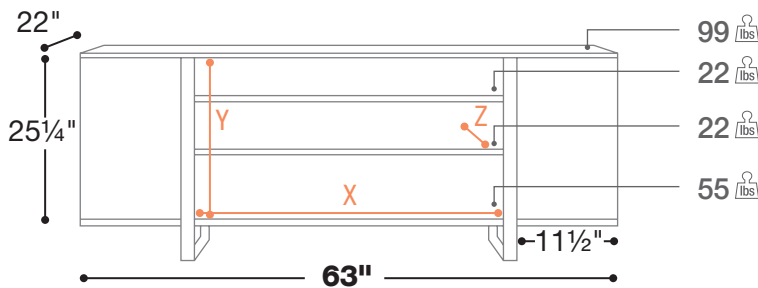

S24V63F-N + S24-DB 63"

S24V63F-N + S24-DN 63"

S24V63F-N + S24-DO 63"

S24V63F-N + S24-DW 63"

- Wood Grain Melamine
- Two Push-to-Open Doors
- Center Open Compartment 37" Wide to Accomodate Soundbars
- Extra Deep Shelves for Large Components
- 2 Adjustable Center Shelves
- Cable Management
- Powder Coated Metal Frame
- Supports TV's up to 65"

X = 37" Usable Shelf Width
 Y = 19" Usable Shelf Height
 Z = 21" Usable Shelf Depth

Frame

N

Black

Doors + Sides

DB

Walnut

DN

S24V63F-W + S24-DW 63"

X = 37" Usable Shelf Width
 Y = 19" Usable Shelf Height
 Z = 21" Usable Shelf Depth

- Wood Grain Melamine
- Two Push-to-Open Doors
- Center Open Compartment 37" Wide to Accomodate Soundbars
- Extra Deep Shelves for Large Components
- 2 Adjustable Center Shelves
- Cable Management
- Powder Coated Metal Frame
- Supports TV's up to 65"