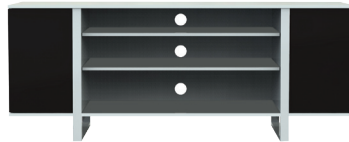

S24V63F-W + S24-DN 63"