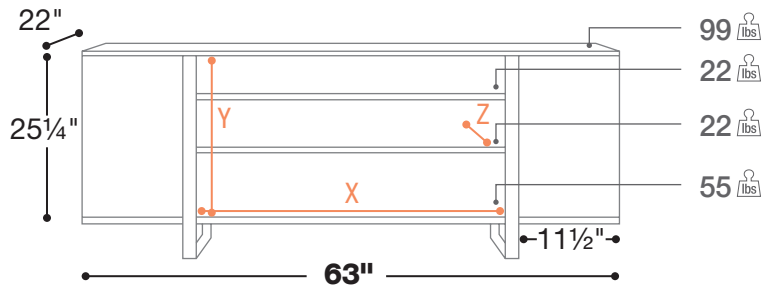

S24V63F-N + S24-DB 63"

S24V63F-N + S24-DN 63"

S24V63F-N + S24-DO 63"

S24V63F-N + S24-DW 63"

- Wood Grain Melamine
- Two Push-to-Open Doors
- Center Open Compartment 37" Wide to Accomodate Soundbars
- Extra Deep Shelves for Large Components
- 2 Adjustable Center Shelves
- Cable Management
- Powder Coated Metal Frame
- Supports TV's up to 65"

X = 37" Usable Shelf Width
 Y = 19" Usable Shelf Height
 Z = 21" Usable Shelf Depth

Frame

N

Black

Doors + Sides

DB

Walnut

DN

S24V63F-W + S24-DW 63"

X = 37" Usable Shelf Width
 Y = 19" Usable Shelf Height
 Z = 21" Usable Shelf Depth

- Wood Grain Melamine
- Two Push-to-Open Doors
- Center Open Compartment 37" Wide to Accomodate Soundbars
- Extra Deep Shelves for Large Components
- 2 Adjustable Center Shelves
- Cable Management
- Powder Coated Metal Frame
- Supports TV's up to 65"