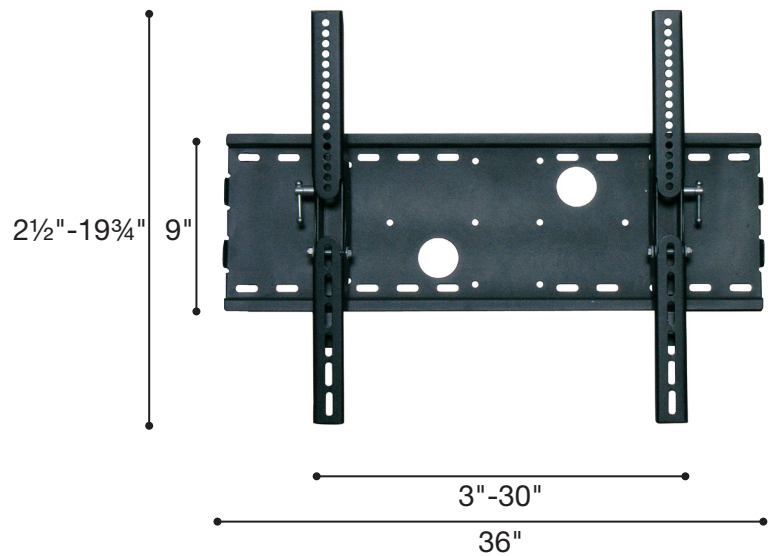

VESA 75x75 to 400x300mm

PWT-42-N

- Security Locking Clips
- Optional Ceiling and Wall Extensions Available

VESA 75x75 to 400x300mm

PWT-63-N

- Security Locking Clips
- Optional Ceiling and Wall Extensions Available