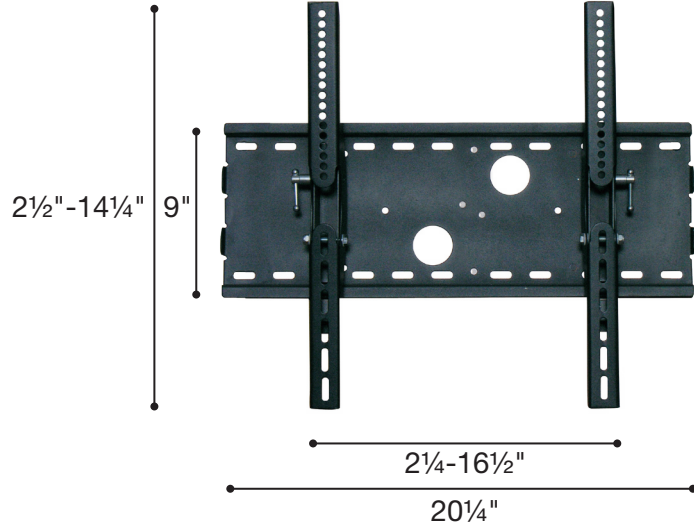

VESA 75x75 to 400x300mm

PWT-42-N

- Security Locking Clips
- Optional Ceiling and Wall Extensions Available

VESA 75x75 to 400x300mm

PWT-63-N

- Security Locking Clips
- Optional Ceiling and Wall Extensions Available