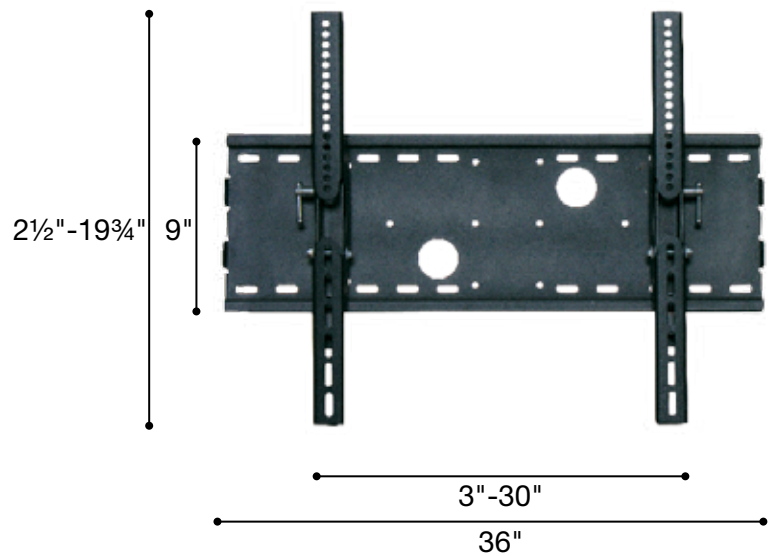

VESA 75x75 to 400x300mm

PWT-42-N

- Security Locking Clips
- Optional Ceiling and Wall Extensions Available

VESA 75x75 to 400x300mm

PWT-63-N

- Security Locking Clips
- Optional Ceiling and Wall Extensions Available