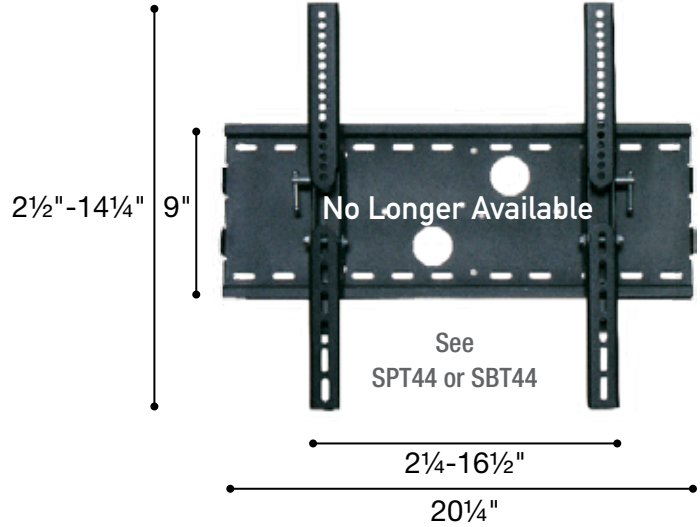

VESA 75x75 to 400x300mm

PWT-42-N

- Security Locking Clips
- Optional Ceiling and Wall Extensions Available

VESA 75x75 to 400x300mm

PWT-63-N

- Security Locking Clips
- Optional Ceiling and Wall Extensions Available