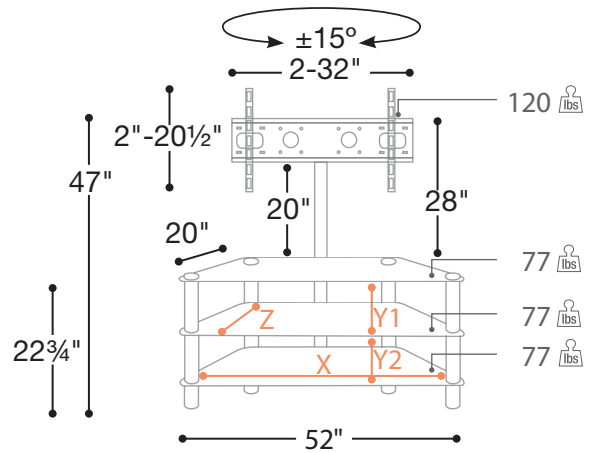

175PE352-D-N 52"

- Pedestal and Bracket Included
- Easy Swivel Function
- 8mm Tempered Black Glass Top Shelf
- Wire Management

- X = 46½" Usable Shelf Width
- Y1 = 7½" Usable Shelf Height
- Y2 = 10½" Usable Shelf Height
- Z = 20½" Usable Shelf Depth
- 8mm Top Shelf Thickness
- 6mm Lower Shelf Thickness

<b>Frame</b>	<b>Shelf</b>	<b>Swivel</b>
<b>N</b>	<b>D</b>	±15°
Glossy Black	Dark Glass	