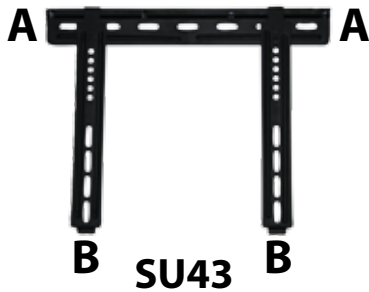

Brackets

Compact Ultra-thin Series

Sonora is pleased to introduce the new SU, Ultra-thin, series of Plasma, LCD and LED brackets. With an impressive low profile of **only 0.5 inches**, the fixed position SU line is quick and easy to install and features a convenient locking system for added security.

VESA: 400x300

VESA
400x300
(15.7"x11.8")

23" - 42"
(59cmx107cm)

MAX
25 Kgs
55 lbs

VESA: 600x400

VESA
600x400
(23.6"x15.7")

32" - 50"
(81cmx127cm)

MAX
35 Kgs
77 lbs

VESA: 800x500

VESA
800x500
(31.4"x19.6")

42" - 65"
(107cmx165cm)

MAX
45 Kgs
99 lbs

Locking system

Cable management support

Profile view

Ultra thin
brackets