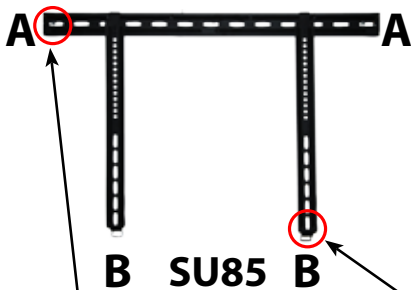

Brackets

Compact Ultra-thin Series

Sonora is pleased to introduce the new SU, Ultra-thin, series of Plasma, LCD and LED brackets. With an impressive low profile of **only 0.5 inches**, the fixed position SU line is quick and easy to install and features a convenient locking system for added security.

VESA: 400x300

VESA
400x300
(15.7"x11.8")

23" - 42"
(59cmx107cm)

MAX
25 Kgs
55 lbs

VESA: 600x400

VESA
600x400
(23.6"x15.7")

32" - 50"
(81cmx127cm)

MAX
35 Kgs
77 lbs

VESA: 800x500

VESA
800x500
(31.4"x19.6")

42" - 65"
(107cmx165cm)

MAX
45 Kgs
99 lbs

Locking system

Cable management support

Profile view

Ultra thin
brackets