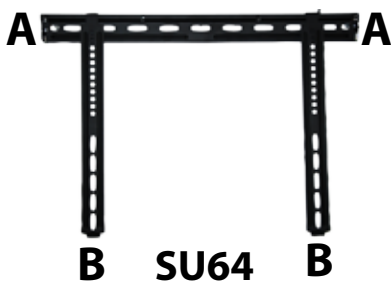

Brackets

Compact Ultra-thin Series

Sonora is pleased to introduce the new SU, Ultra-thin, series of Plasma, LCD and LED brackets. With an impressive low profile of **only 0.5 inches**, the fixed position SU line is quick and easy to install and features a convenient locking system for added security.

VESA: 400x300

VESA
400x300
(15.7"x11.8")

23" - 42"
(59cmx107cm)

MAX
25 Kgs
55 lbs

VESA: 600x400

VESA
600x400
(23.6"x15.7")

32" - 50"
(81cmx127cm)

MAX
35 Kgs
77 lbs

VESA: 800x500

VESA
800x500
(31.4"x19.6")

42" - 65"
(107cmx165cm)

MAX
45 Kgs
99 lbs

Locking system

Cable management support

Profile view

Ultra thin
brackets