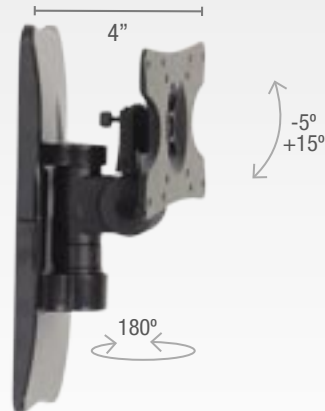

## SS SERIES - LCD BRACKET

Sonora is pleased to introduce three new flat panel wall supports. All models are capable of supporting up to 99 lbs. and come with two mounting plates to accommodate a wide range of VESA settings. Choose either the SS1P44 single-point adjustable flush mount, the SS2P44 two-point extendable and adjustable mount or the SS3P44 three-point extendable and adjustable mount. Easy to install and adjust, all models come with a bubble level meter and cable management system.

BUBBLE LEVEL METER

VESA 400 X 400  
Adaptor plates included

CABLE MANAGEMENT

### SS1P44

Min VESA 75  
Max VESA 400

Maximum bearing capacity 99 lbs.