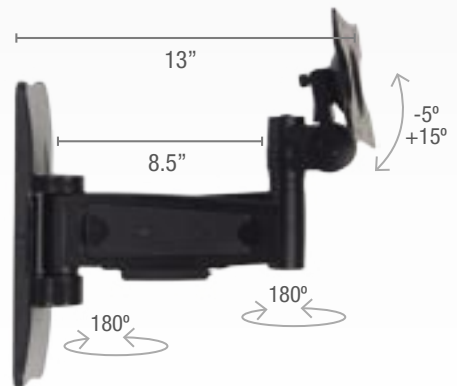

## SS SERIES - LCD BRACKET

Sonora is pleased to introduce three new flat panel wall supports. All models are capable of supporting up to 99 lbs. and come with two mounting plates to accommodate a wide range of VESA settings. Choose either the SS1P44 single-point adjustable flush mount, the SS2P44 two-point extendable and adjustable mount or the SS3P44 three-point extendable and adjustable mount. Easy to install and adjust, all models come with a bubble level meter and cable management system.

BUBBLE LEVEL METER

VESA 400 X 400  
Adaptor plates included

CABLE MANAGEMENT

### SS1P44

Min VESA 75  
Max VESA 400

Maximum bearing capacity 99 lbs.

### SS2P44

Min VESA 75  
Max VESA 400

Maximum bearing capacity 99 lbs.