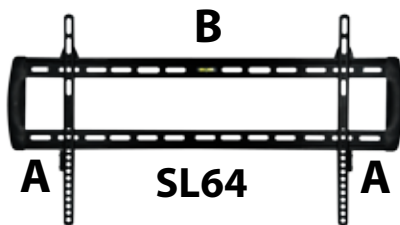

Brackets

Full Plate Ultra-thin Series

Sonora is pleased to introduce the new SL, full frame Ultra-thin, series of Plasma, LCD and LED brackets. With an impressive low profile of **only 0.6 inches**, the fixed position SL line is quick and easy to install, features an integrated bubble level device and a convenient locking system for added security.

VESA: 400x300

VESA: 600x400

VESA: 800x600

Locking system

Bubble Level

16 mm
0.6"
Profile view

Ultra thin
brackets