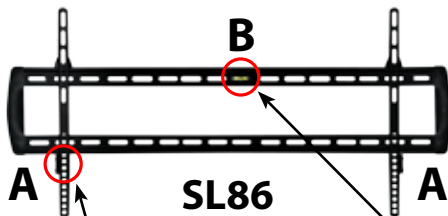

Brackets

Full Plate Ultra-thin Series

Sonora is pleased to introduce the new SL, full frame Ultra-thin, series of Plasma, LCD and LED brackets. With an impressive low profile of **only 0.6 inches**, the fixed position SL line is quick and easy to install, features an integrated bubble level device and a convenient locking system for added security.

VESA: 400x300

VESA: 600x400

VESA: 800x600

Locking system

Bubble Level

16 mm
0.6"
Profile view

Ultra thin
brackets