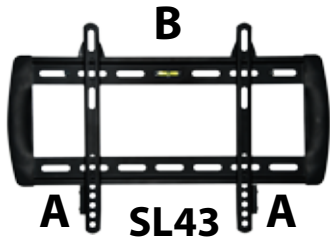

Brackets

Full Plate Ultra-thin Series

Sonora is pleased to introduce the new SL, full frame Ultra-thin, series of Plasma, LCD and LED brackets. With an impressive low profile of **only 0.6 inches**, the fixed position SL line is quick and easy to install, features an integrated bubble level device and a convenient locking system for added security.

VESA: 400x300

VESA: 600x400

VESA: 800x600

Locking system

Bubble Level

16 mm
0.6"
Profile view

Ultra thin
brackets