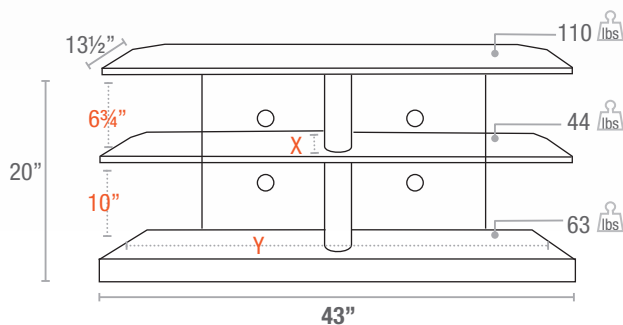

wood + glass

S56P43N - AUDIO/VIDEO

The S56P43 is an open and free flowing audio video stand made of wood and glass. Finished in luxurious black lacquer, the S56 has four shelves available for stacking equipment below the TV platform top shelf.

S56

X= Usable Shelf Depth 13"

Y1= Usable Shelf Width 19 3/4"

Y2= Usable Shelf Width 19 3/4"

THICK AND LUXURIOUS WOOD PANELS

CONTOURED GLASS SHELVES

CABLE MANAGEMENT