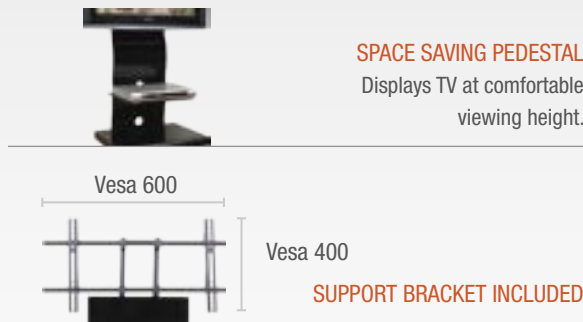

wood + metal + glass - pedestal

S55E - PEDESTAL SUPPORT

The S55EN pedestal support is born of popular demand. For all those who are looking to showcase their equipment in sleek style can now do so without touching the walls. The high gloss black lacquer wave shaped base elegantly supports a plasma or LCD while a single glass shelf can be used for either electronics or a center channel. The included TV bracket can securely hold TVs with VESA from 200 x 100 min. to 600 x 400 max. (with max. load bearing capacity of 110lbs.) at a very comfortable viewing height.

S55EN

SPACE SAVING PEDESTAL
Displays TV at comfortable viewing height.

ELEGANT WAVE

EASY TO ASSEMBLE

SIDE VIEW

Glass shelf thickness 8 mm

X= Usable Shelf Depth 14"
Y= Usable Shelf Width 19"

GLASS SHELF

POSTS

Dark (D)

Glossy Black (N)

Top view

Cable management

S55EN