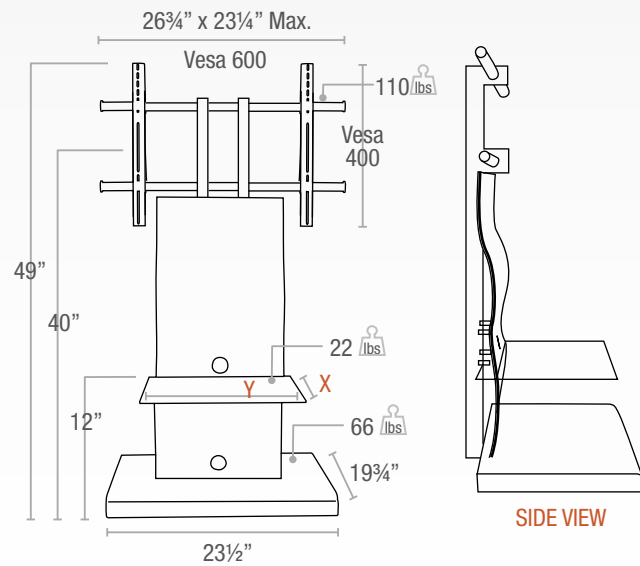

wood + metal + glass - pedestal

S55E - PEDESTAL SUPPORT

The S55EN pedestal support is born of popular demand. For all those who are looking to showcase their equipment in sleek style can now do so without touching the walls. The high gloss black lacquer wave shaped base elegantly supports a plasma or LCD while a single glass shelf can be used for either electronics or a center channel. The included TV bracket can securely hold TVs with VESA from 200 x 100 min. to 600 x 400 max. (with max. load bearing capacity of 110lbs.) at a very comfortable viewing height.

S55EN

SPACE SAVING PEDESTAL
Displays TV at comfortable viewing height.

ELEGANT WAVE

EASY TO ASSEMBLE

SIDE VIEW

Glass shelf thickness 8 mm

X= Usable Shelf Depth 14"
Y= Usable Shelf Width 19"

GLASS SHELF

POSTS

Dark (D)

Glossy Black (N)

Top view

Cable management

S55EN