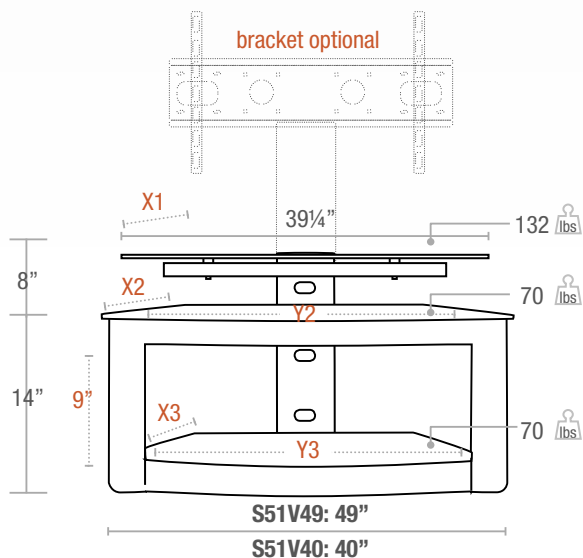

wood + metal + glass

S51V49N

Shown with **optional** 173PE-N tilt and swivel pedestal bracket

S51V40M

S51 SERIES - AUDIO/VIDEO

This modern wood and black glass design features a smaller top shelf above two full sized lower shelves to create the illusion that the TV is hovering above the rest of the equipment. The elegant curved wood front frame is available in a medium brown (M) or black gloss (N) finish. As an added bonus the S51 series can accommodate the 173PE-N pedestal bracket that features a convenient tilt and swivel function.

REAL WOOD FRONT

CONVENIENT CABLE MANAGEMENT

OPTIONAL BRACKET 173PE-N

Optional tilt +12° -15° & Swivel +30° pedestal support
See page 41 for specs

S51

Top Shelf thickness 8 mm Lower Shelf thickness 6 mm

X1=15 3/4"	X2=21 1/2"	X3=19 3/4"
Y2=49": S51V49	Y3=39 3/4": S51V49	
Y2=40": S51V40	Y3=29 3/4": S51V40	