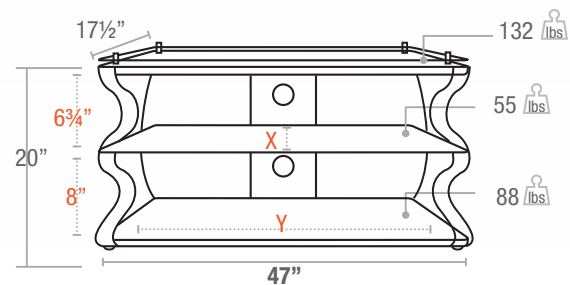

wood + glass

S32P47N

S32

GRACEFUL DESIGN

SUSPENDED TOP SHELF

WIRE MANAGEMENT

X= Usable Shelf Depth 16 3/4" Y= Usable Shelf Width 44"

GLASS SHELVES