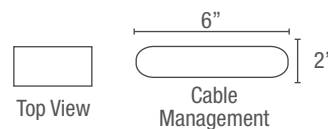

S18V

wood - closed + doors

S18V60B

X = Usable Shelf Depth = 20" Y = Usable Shelf Width = 17"
 Y' = Usable Shelf Width = 16 3/4"
 * = Middle Shelf Adjustable by 1.5" Increment

S18V SERIES - AUDIO/VIDEO

Designed to beautifully showcase all your electronics, this solid wood veneer credenza will add a touch of class to any room. Both fifty two and sixty inch wide formats are adorned with elegant glass and wood cabinet doors to close off storage sections which are equipped with convenient adjustable shelves. The 52 inch, two door model, also features a center storage space intended to conceal a center channel speaker behind a framed black grill cloth.

AVAILABLE COLOR

Dark Brown (B)

REAL WOOD VENEER PANELS

ELEGANT GLASS DOORS

CONVENIENT CABLE MANAGEMENT

S18V52B

X = Usable Shelf Depth = 20" Y = Usable Shelf Width = 17"
 Y1 = Usable Shelf Width = 8"
 * = Middle Shelf Adjustable by 1.5" Increment