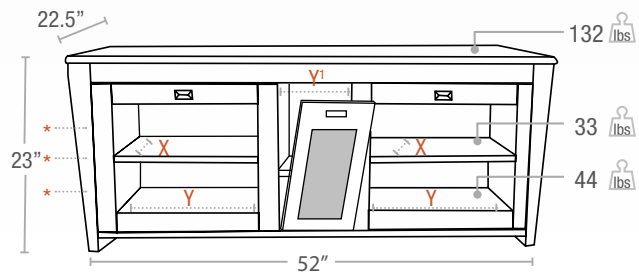

S18V

wood - closed + doors

S18V60DB

X = Usable Shelf Depth = 20" Y = Usable Shelf Width = 17"
 Y' = Usable Shelf Width = 16 3/4"
 * = Middle Shelf Adjustable by 1.5" Increment

S18V SERIES - AUDIO/VIDEO

Designed to beautifully showcase all your electronics, this solid wood veneer credenza will add a touch of class to any room. Both fifty two and sixty inch wide formats are adorned with elegant glass and wood cabinet doors to close off storage sections which are equipped with convenient adjustable shelves. The 52 inch, two door model, also features a center storage space intended to conceal a center channel speaker behind a framed black grill cloth.

AVAILABLE COLOR

Dark Brown (B)

REAL WOOD VENEER PANELS

ELEGANT GLASS DOORS

CONVENIENT CABLE MANAGEMENT

S18V52DB

X = Usable Shelf Depth = 20" Y = Usable Shelf Width = 17"
 Y' = Usable Shelf Width = 8"
 * = Middle Shelf Adjustable by 1.5" Increment