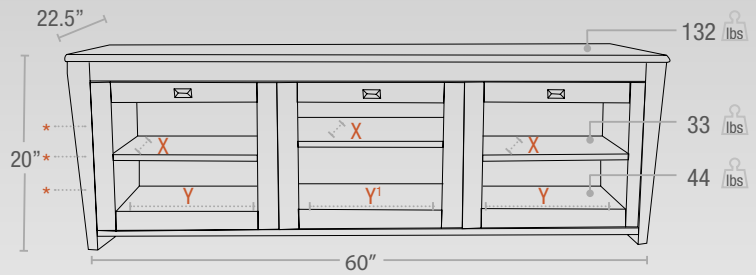

S18V

wood - closed + doors

S18V60DB

X = Usable Shelf Depth = 20" Y = Usable Shelf Width = 17"
 Y' = Usable Shelf Width = 16 3/4"
 * = Middle Shelf Adjustable by 1.5" Increment

S18V SERIES - AUDIO/VIDEO

Designed to beautifully showcase all your electronics, this solid wood veneer credenza will add a touch of class to any room. Both fifty two and sixty inch wide formats are adorned with elegant glass and wood cabinet doors to close off storage sections which are equipped with convenient adjustable shelves. The 52 inch, two door model, also features a center storage space intended to conceal a center channel speaker behind a framed black grill cloth.

AVAILABLE COLOR

Dark Brown (B)

REAL WOOD VENEER PANELS

ELEGANT GLASS DOORS

CONVENIENT CABLE MANAGEMENT

S18V52DB

X = Usable Shelf Depth = 20" Y = Usable Shelf Width = 17"
 Y' = Usable Shelf Width = 8"
 * = Middle Shelf Adjustable by 1.5" Increment