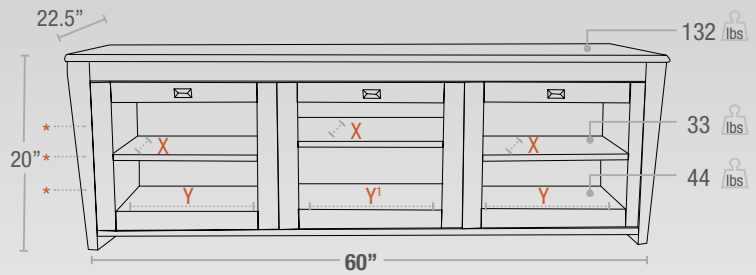

S18V

wood - closed + doors

S18V60B

X = Usable Shelf Depth = 20" Y = Usable Shelf Width = 17"
 Y' = Usable Shelf Width = 16 3/4"
 * = Middle Shelf Adjustable by 1.5" Increment

S18V SERIES - AUDIO/VIDEO

Designed to beautifully showcase all your electronics, this solid wood veneer credenza will add a touch of class to any room. Both fifty two and sixty inch wide formats are adorned with elegant glass and wood cabinet doors to close off storage sections which are equipped with convenient adjustable shelves. The 52 inch, two door model, also features a center storage space intended to conceal a center channel speaker behind a framed black grill cloth.

AVAILABLE COLOR

Dark Brown (B)

REAL WOOD VENEER PANELS

ELEGANT GLASS DOORS

CONVENIENT CABLE MANAGEMENT

S18V52B

X = Usable Shelf Depth = 20" Y = Usable Shelf Width = 17"
 Y1 = Usable Shelf Width = 8"
 * = Middle Shelf Adjustable by 1.5" Increment