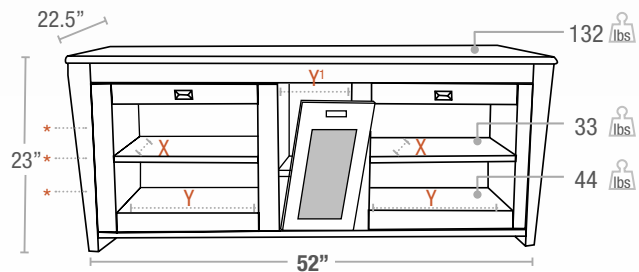

S18V

wood - closed + doors

S18V60B

X = Usable Shelf Depth = 20" Y = Usable Shelf Width = 17"
 Y' = Usable Shelf Width = 16 3/4"
 * = Middle Shelf Adjustable by 1.5" Increment

S18V SERIES - AUDIO/VIDEO

Designed to beautifully showcase all your electronics, this solid wood veneer credenza will add a touch of class to any room. Both fifty two and sixty inch wide formats are adorned with elegant glass and wood cabinet doors to close off storage sections which are equipped with convenient adjustable shelves. The 52 inch, two door model, also features a center storage space intended to conceal a center channel speaker behind a framed black grill cloth.

AVAILABLE COLOR

Dark Brown (B)

REAL WOOD VENEER PANELS

ELEGANT GLASS DOORS

CONVENIENT CABLE MANAGEMENT

S18V52B

X = Usable Shelf Depth = 20" Y = Usable Shelf Width = 17"
 Y1 = Usable Shelf Width = 8"
 * = Middle Shelf Adjustable by 1.5" Increment