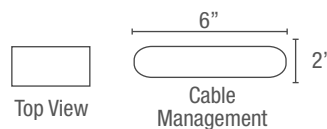

S18V

wood - closed + doors

S18V60DB

X = Usable Shelf Depth = 20" Y = Usable Shelf Width = 17"
 Y' = Usable Shelf Width = 16 3/4"
 * = Middle Shelf Adjustable by 1.5" Increment

S18V SERIES - AUDIO/VIDEO

Designed to beautifully showcase all your electronics, this solid wood veneer credenza will add a touch of class to any room. Both fifty two and sixty inch wide formats are adorned with elegant glass and wood cabinet doors to close off storage sections which are equipped with convenient adjustable shelves. The 52 inch, two door model, also features a center storage space intended to conceal a center channel speaker behind a framed black grill cloth.

AVAILABLE COLOR

Dark Brown (B)

REAL WOOD VENEER PANELS

ELEGANT GLASS DOORS

CONVENIENT CABLE MANAGEMENT

S18V52DB

X = Usable Shelf Depth = 20" Y = Usable Shelf Width = 17"
 Y' = Usable Shelf Width = 8"
 * = Middle Shelf Adjustable by 1.5" Increment