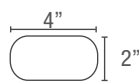

wood - corner cut + doors

S18C

Top view

Cable management

Top thickness 19 mm
 Lower Shelf thickness 15 mm
 X = Usable Shelf Depth 19"
 Y = Usable Shelf Width 31"

S18C63B

S18C CORNER SERIES

Sonora is pleased to introduce a stunning real wood veneer corner unit series featuring tinted glass front doors. An adjustable middle shelf and wire management makes set-up neat and easy. The S18C series is available in two sizes, use either the 47" or the 63" wide model to properly fit that room where corner placement is a must.

FULL CORNER PLACEMENT

COMPONENT STORAGE

HIDDEN SPEAKER COMPARTEMENT
 (S18C63 model only)

AVAILABLE COLOR

Top view

Cable management

Top thickness 19 mm
 Lower Shelf thickness 15 mm
 X = Usable Shelf Depth 21"
 Y = Usable Shelf Width 35½"