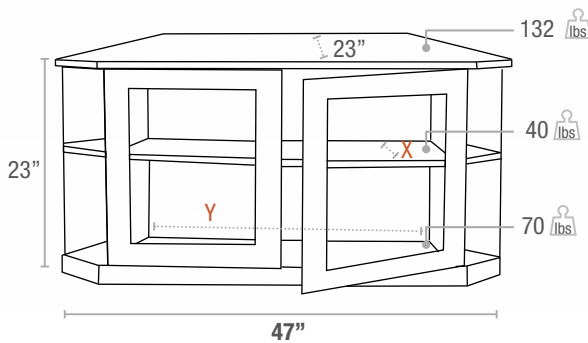

wood - corner cut + doors

S18C

Top view

Cable management

Top thickness 19 mm
 Lower Shelf thickness 15 mm
 X = Usable Shelf Depth 19"
 Y = Usable Shelf Width 31"

S18C63B

S18C CORNER SERIES

Sonora is pleased to introduce a stunning real wood veneer corner unit series featuring tinted glass front doors. An adjustable middle shelf and wire management makes set-up neat and easy. The S18C series is available in two sizes, use either the 47" or the 63" wide model to properly fit that room where corner placement is a must.

FULL CORNER PLACEMENT

COMPONENT STORAGE

HIDDEN SPEAKER COMPARTEMENT
 (S18C63 model only)

AVAILABLE COLOR

Top view

Cable management

Top thickness 19 mm
 Lower Shelf thickness 15 mm
 X = Usable Shelf Depth 21"
 Y = Usable Shelf Width 35½"