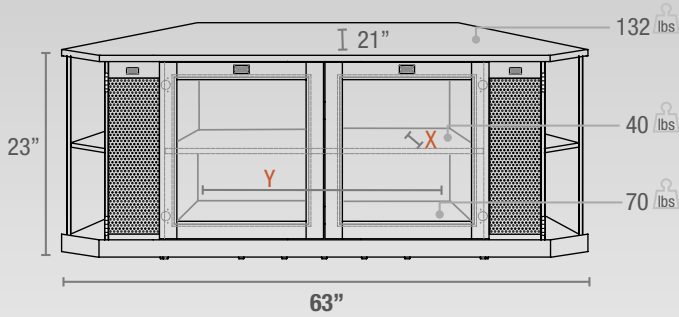

wood - corner cut + doors

S18C

Top view

Cable management

Top thickness 19 mm
 Lower Shelf thickness 15 mm
 X = Usable Shelf Depth 19"
 Y = Usable Shelf Width 31"

S18C63B

S18C CORNER SERIES

Sonora is pleased to introduce a stunning real wood veneer corner unit series featuring tinted glass front doors. An adjustable middle shelf and wire management makes set-up neat and easy. The S18C series is available in two sizes, use either the 47" or the 63" wide model to properly fit that room where corner placement is a must.

FULL CORNER PLACEMENT

COMPONENT STORAGE

HIDDEN SPEAKER COMPARTEMENT
 (S18C63 model only)

AVAILABLE COLOR

Top view

Cable management

Top thickness 19 mm
 Lower Shelf thickness 15 mm
 X = Usable Shelf Depth 21"
 Y = Usable Shelf Width 35½"