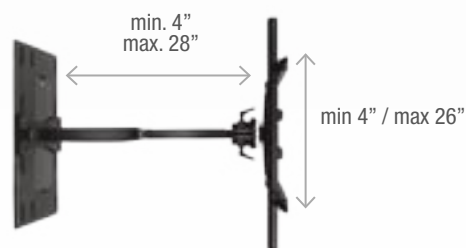

deluxe extendable accordion wall bracket

PW3-AS SERIES ACCORDIAN STYLE PLASMA BRACKETS

The Sonora PW3-AS is a solid, heavy-duty accordion style wall bracket that can extend straight out from the wall to a distance of 25½". Capable of holding large Plasma and LCD TVs, it can be tilted up or down and positioned left or right. A convenient wire management system is discreetly built into the folding arms.

WIRE CONDUITS

A convenient and safe wire management system is concealed under decorative arm caps.

REAR ACCESS

Two door panels provide easy access to wall wires.

PW3AS-N DUAL ARM

Maximum
bearing capacity
165 lbs

TOP VIEW

ISOMETRIC VIEW

PW3AS-42-N SINGLE ARM

Maximum
bearing capacity
165 lbs

TOP VIEW

ISOMETRIC VIEW

PW3-AS