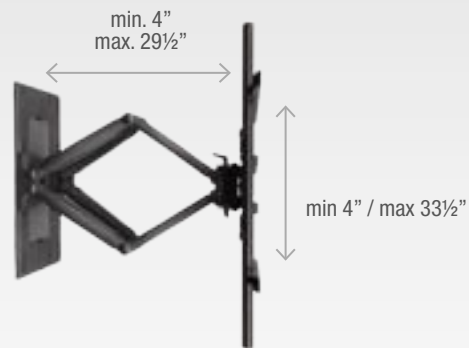

deluxe extendable accordion wall bracket

PW3-AS SERIES ACCORDIAN STYLE PLASMA BRACKETS

The Sonora PW3-AS is a solid, heavy-duty accordion style wall bracket that can extend straight out from the wall to a distance of 25½". Capable of holding large Plasma and LCD TVs, it can be tilted up or down and positioned left or right. A convenient wire management system is discreetly built into the folding arms.

WIRE CONDUITS

A convenient and safe wire management system is concealed under decorative arm caps.

REAR ACCESS

Two door panels provide easy access to wall wires.

PW3AS-N DUAL ARM

Maximum
bearing capacity
165 lbs

TOP VIEW

ISOMETRIC VIEW

PW3AS-42-N SINGLE ARM

Maximum
bearing capacity
165 lbs

TOP VIEW

ISOMETRIC VIEW

PW3-AS