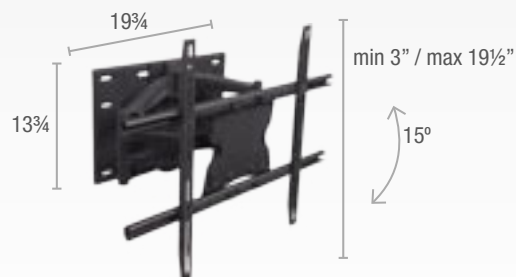

deluxe extendable accordion wall bracket

PW3-AS SERIES ACCORDIAN STYLE PLASMA BRACKETS

The Sonora PW3-AS is a solid, heavy-duty accordion style wall bracket that can extend straight out from the wall to a distance of 25½". Capable of holding large Plasma and LCD TVs, it can be tilted up or down and positioned left or right. A convenient wire management system is discreetly built into the folding arms.

WIRE CONDUITS

A convenient and safe wire management system is concealed under decorative arm caps.

REAR ACCESS

Two door panels provide easy access to wall wires.

PW3AS-N DUAL ARM

Maximum
bearing capacity
165 lbs

TOP VIEW

ISOMETRIC VIEW

PW3AS-42-N SINGLE ARM

Maximum
bearing capacity
165 lbs

TOP VIEW

ISOMETRIC VIEW

PW3-AS