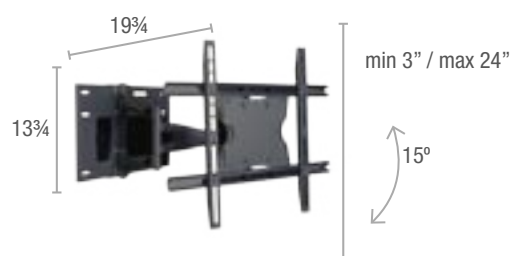

deluxe extendable accordion wall bracket

PW3-AS SERIES ACCORDIAN STYLE PLASMA BRACKETS

The Sonora PW3-AS is a solid, heavy-duty accordion style wall bracket that can extend straight out from the wall to a distance of 25½". Capable of holding large Plasma and LCD TVs, it can be tilted up or down and positioned left or right. A convenient wire management system is discreetly built into the folding arms.

WIRE CONDUITS

A convenient and safe wire management system is concealed under decorative arm caps.

REAR ACCESS

Two door panels provide easy access to wall wires.

PW3AS-N DUAL ARM

Maximum
bearing capacity
165 lbs

TOP VIEW

ISOMETRIC VIEW

PW3AS-42-N SINGLE ARM

Maximum
bearing capacity
165 lbs

TOP VIEW

ISOMETRIC VIEW

PW3-AS