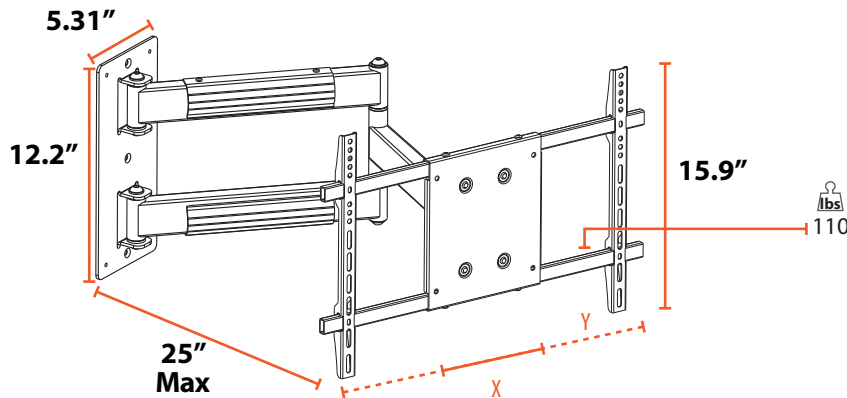

SSA64

Triple Articulation, Single Stud

SSA64

- VESA From 100x100 to 600x400
- Maximum Load 110 lbs
- Multiple Plate Centering Position
- Three Pivot Points With up to 180° Swivel
- Folds 3½" Flush to Wall
- +15°/5° Easy Tilt
- Cable Management

VESA 200x200
Adaptor Plate Included

TV SIZE

- X = 11" Minimum plate size
- Y = 24" Maximum plate size

SSA64

distributed in Canada by daveco (514) 738-2112 info@davecohifi.com
distributed in the USA by OMAGE USA 1-877-212-3223 info@omageusa.com
DNPR 177