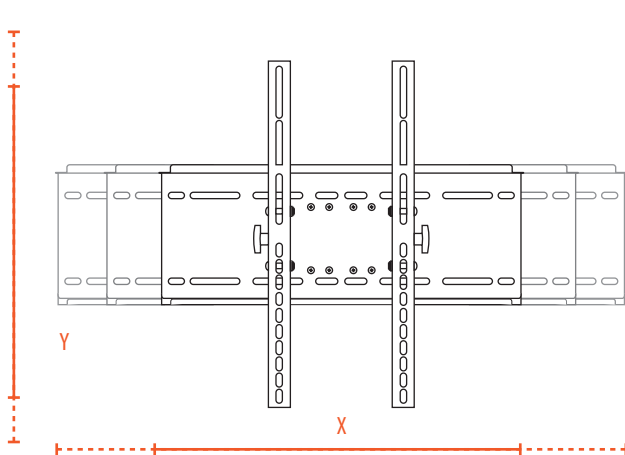

SE96

Adjustable Fixed TV Bracket

- Horizontally Extendable Plate (23" to 41")
- Vertically Extendable Mounting Arms (19" to 23½") With Adaptor
- Easy to Install
- Security Fasteners
- Low Profile: 1" Depth

Extension adaptor

4x Extension adaptors included

Min VESA: 100x100
Max VESA: 900x600

25.4 mm
1"
Wall

X = 23" to 41" Plate Size
Y = 19" to 23½" Mounting Arms

SE96

SET96

Adjustable Tilt TV Bracket

- Horizontally Extendable Plate (23" to 41")
- Vertically Extendable Mounting Arms (21" to 24½") With Adaptor
- Adjustable Mounting Arm Angle ($\pm 15^\circ$)
- Easy to Install
- Security Fasteners
- Low Profile: 3½" Depth

Extension adaptor

- X = 23" to 41" Plate Size
- Y = 21" to 24½" Mounting Arms
- Z = $\pm 15^\circ$ Adjustable Mounting Arm Angle

SET96

distributed in Canada by daveco (514) 738-2112 info@davecohifi.com
distributed in the USA by OMAGE USA 1-877-212-3223 info@omageusa.com
DNPR167B