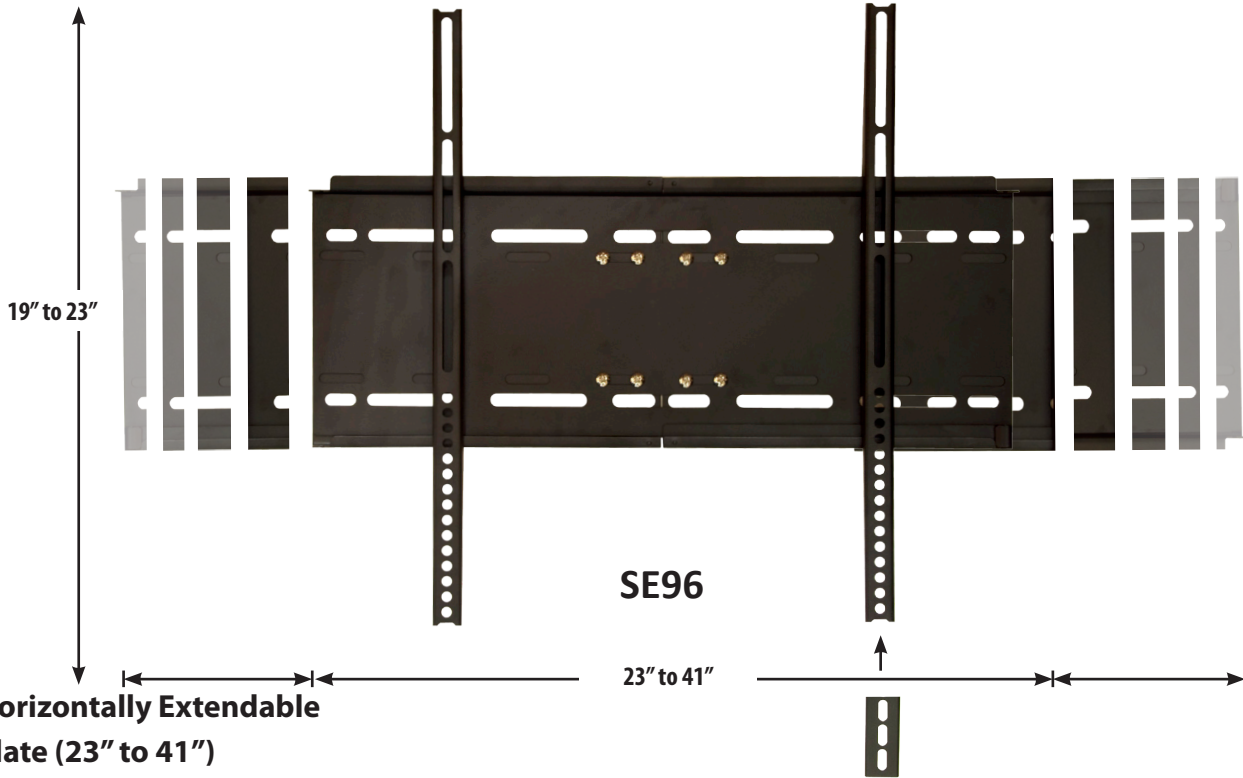

SE96

Adjustable Fixed TV Bracket

- Horizontally Extendable Plate (23" to 41")
- Vertically Extendable Mounting Arms (19" to 23½") With Adaptor
- Easy to Install
- Security Fasteners
- Low Profile: 1" Depth

Extension adaptor

4x Extension adaptors included

Min VESA: 100x100
Max VESA: 900x600

25.4 mm
1"
Wall

X = 23" to 41" Plate Size
Y = 19" to 23½" Mounting Arms

SE96

SET96

Adjustable Tilt TV Bracket

- Horizontally Extendable Plate (23" to 41")
- Vertically Extendable Mounting Arms (21" to 24½") With Adaptor
- Adjustable Mounting Arm Angle ($\pm 15^\circ$)
- Easy to Install
- Security Fasteners
- Low Profile: 3½" Depth

Extension adaptor

- X = 23" to 41" Plate Size
- Y = 21" to 24½" Mounting Arms
- Z = $\pm 15^\circ$ Adjustable Mounting Arm Angle

SET96

distributed in Canada by daveco (514) 738-2112 info@davecohifi.com
distributed in the USA by OMAGE USA 1-877-212-3223 info@omageusa.com
DNPR167B