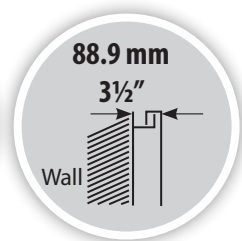

SE96

Adjustable Fixed TV Bracket

- Horizontally Extendable Plate (23" to 41")
- Vertically Extendable Mounting Arms (19" to 23½") With Adaptor
- Easy to Install
- Security Fasteners
- Low Profile: 1" Depth

Extension adaptor

4x Extension adaptors included

Min VESA: 100x100
Max VESA: 900x600

25.4 mm
1"
Wall

X = 23" to 41" Plate Size
Y = 19" to 23½" Mounting Arms

SE96

SET96

Adjustable Tilt TV Bracket

- Horizontally Extendable Plate (23" to 41")
- Vertically Extendable Mounting Arms (21" to 24½") With Adaptor
- Adjustable Mounting Arm Angle ($\pm 15^\circ$)
- Easy to Install
- Security Fasteners
- Low Profile: 3½" Depth

Extension adaptor

- X = 23" to 41" Plate Size
- Y = 21" to 24½" Mounting Arms
- Z = $\pm 15^\circ$ Adjustable Mounting Arm Angle

SET96

distributed in Canada by daveco (514) 738-2112 info@davecohifi.com
distributed in the USA by OMAGE USA 1-877-212-3223 info@omageusa.com
DNPR167B