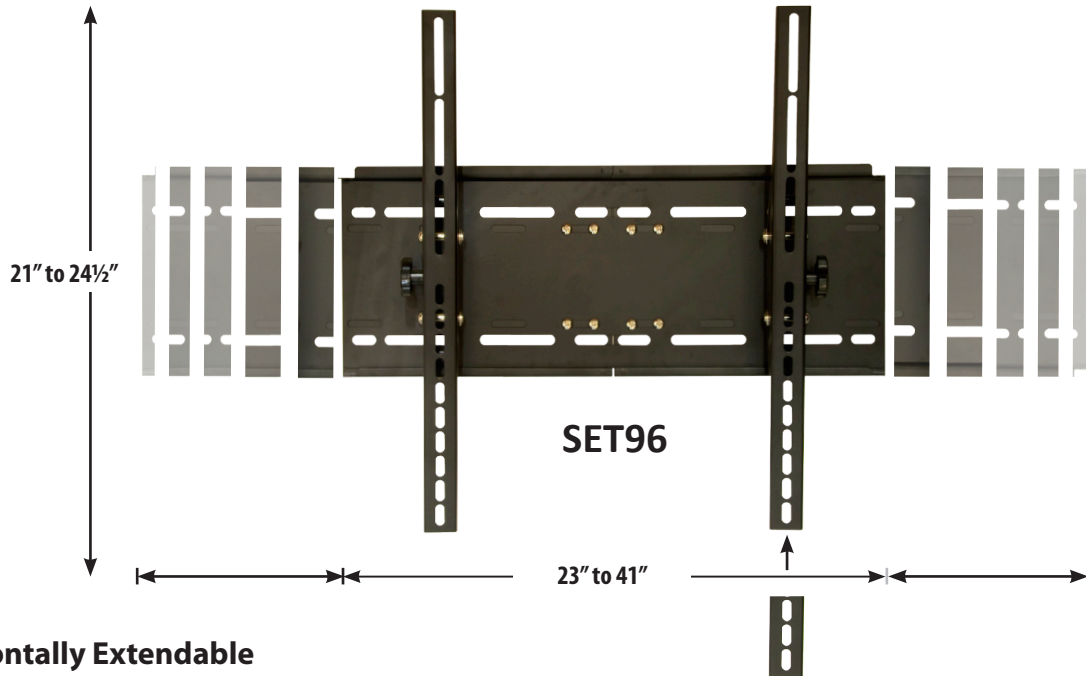

SE96

Adjustable Fixed TV Bracket

- Horizontally Extendable Plate (23" to 41")
- Vertically Extendable Mounting Arms (19" to 23½") With Adaptor
- Easy to Install
- Security Fasteners
- Low Profile: 1" Depth

Extension adaptor

4x Extension adaptors included

Min VESA: 100x100
Max VESA: 900x600

25.4 mm
1"
Wall

X = 23" to 41" Plate Size
Y = 19" to 23½" Mounting Arms

SE96

SET96

Adjustable Tilt TV Bracket

- Horizontally Extendable Plate (23" to 41")
- Vertically Extendable Mounting Arms (21" to 24½") With Adaptor
- Adjustable Mounting Arm Angle ($\pm 15^\circ$)
- Easy to Install
- Security Fasteners
- Low Profile: 3½" Depth

Extension adaptor

- X = 23" to 41" Plate Size
- Y = 21" to 24½" Mounting Arms
- Z = $\pm 15^\circ$ Adjustable Mounting Arm Angle

SET96

distributed in Canada by daveco (514) 738-2112 info@davecohifi.com
distributed in the USA by OMAGE USA 1-877-212-3223 info@omageusa.com
DNPR167B