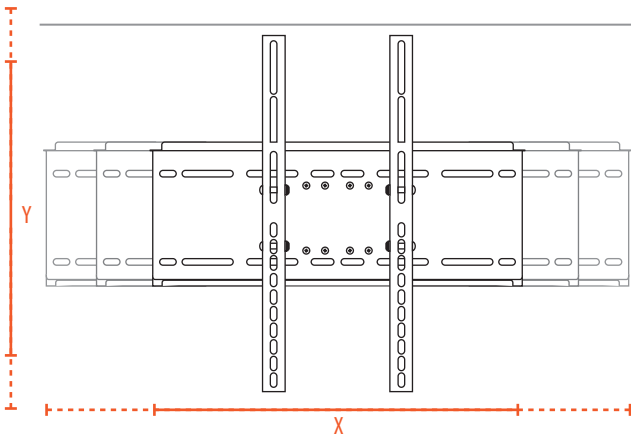

SE96

Adjustable Fixed TV Bracket

- Horizontally Extendable Plate (23" to 41")
- Vertically Extendable Mounting Arms (19" to 23½") With Adaptor
- Easy to Install
- Security Fasteners
- Low Profile: 1" Depth

Extension adaptor

4x Extension adaptors included

Min VESA: 100x100
Max VESA: 900x600

25.4 mm
1"
Wall

X = 23" to 41" Plate Size
Y = 19" to 23½" Mounting Arms

SE96

SET96

Adjustable Tilt TV Bracket

- Horizontally Extendable Plate (23" to 41")
- Vertically Extendable Mounting Arms (21" to 24½") With Adaptor
- Adjustable Mounting Arm Angle ($\pm 15^\circ$)
- Easy to Install
- Security Fasteners
- Low Profile: 3½" Depth

Extension adaptor

- X = 23" to 41" Plate Size
- Y = 21" to 24½" Mounting Arms
- Z = $\pm 15^\circ$ Adjustable Mounting Arm Angle

SET96

distributed in Canada by daveco (514) 738-2112 info@davecohifi.com
distributed in the USA by OMAGE USA 1-877-212-3223 info@omageusa.com
DNPR167B