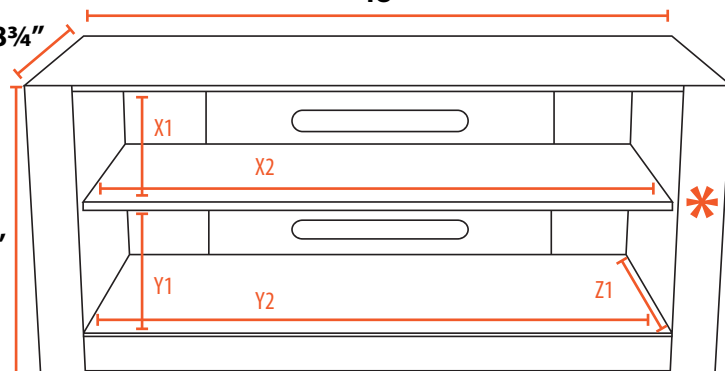

S58V48

Glass + Wood TV Stand

S58V48B
Dark Brown

- Real Wood Veneer
- Extra Thick Glass Shelves
- Adjustable Middle Shelf
- Cable Management

S58V48B

48"

18³/₄"

24"

AVAILABLE COLOR

Dark Brown (B)

- X1 = 9³/₄" Usable Shelf Height
 - X2 = 40³/₄" Usable Shelf Width
 - Y1 = 10" Usable Shelf Height
 - Y2 = 40³/₄" Usable Shelf Width
 - Z1 = 16¹/₂" Usable Shelf Height
- *1" Adjustment