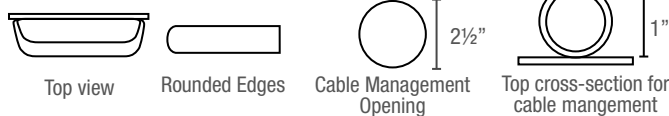

glass pedestal

180-PE

180PE-2

Top Shelf thickness 10 mm
 Lower Shelf thickness 10 mm
 *= All shelves are adjustable

X¹ = Usable Shelf Depth 11 3/4"
 X² = Usable Shelf Depth 19"
 Y = Usable Shelf Width 39 1/4"

180PE-2 - PEDESTAL SUPPORT

The 180PE-2 is a deluxe, free-standing plasma/LCD stand with a clear glass panel support and two adjustable glass equipment shelves. A smart looking stand with gentle curves and angles, fits beautifully in any part of the room. Equipped with a pre-mounted plasma/LCD bracket and a discreet wire management guide, the 180PE-2 accommodates 36 to 50-inch screens.

STRENGTH

A heavy-duty anodized aluminum clamp provides the ultimate in security and stability.

SHELVES

Includes two easy to adjust and/or remove tempered glass shelves.

PLASMA/LCD

A pre-mounted bracket simplifies screen installation.