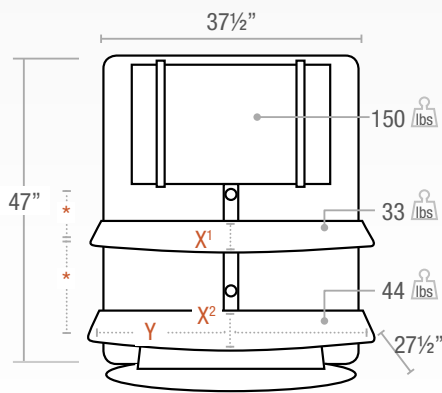

glass pedestal

180-PE

180PE-2

Top Shelf thickness 10 mm
 Lower Shelf thickness 10 mm
 *= All shelves are adjustable

X¹ = Usable Shelf Depth 11 3/4"
 X² = Usable Shelf Depth 19"
 Y = Usable Shelf Width 39 1/4"

180PE-2 - PEDESTAL SUPPORT

The 180PE-2 is a deluxe, free-standing plasma/LCD stand with a clear glass panel support and two adjustable glass equipment shelves. A smart looking stand with gentle curves and angles, fits beautifully in any part of the room. Equipped with a pre-mounted plasma/LCD bracket and a discreet wire management guide, the 180PE-2 accommodates 36 to 50-inch screens.