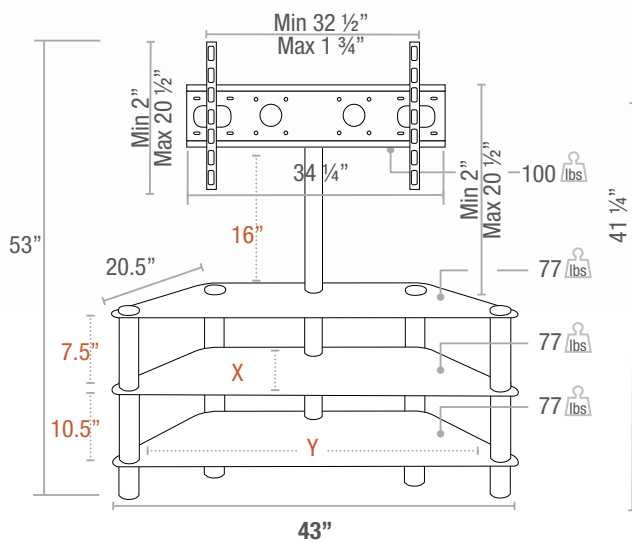

metal + glass - swivel pedestal

175

175PE343-D-N
43" WIDE

175PE343 - PEDESTAL STAND

The Sonora 175PE343-D-N pedestal stand features an easy swivel rear post for rotating the attached flat panel screen up to 45° in either direction. This Plasma/LCD stand also features three tempered dark glass shelves, sleek black gloss aluminium posts and a convenient cable management system. Perfect for installations where wall hanging is not an option. Curved glass with smooth rounded edges makes this a very appealing stand that will fit discretely in any room.

EASY SWIVEL FUNCTION

Easily rotate flat panels screen up to 45° in either direction.

CABLE MANAGEMENT

Cable management clips located behind the rear post channel keeps unsightly wires hidden.

BRACKET INCLUDED

The 175PE343-D-N includes a Plasma/LCD bracket designed for 32-50" screens.

GLASS SHELVES

Top Shelf thickness 8 mm
Lower Shelf thickness 8 mm

POSTS

175PE343-D-N
X= Usable Shelf Depth 20.5"
Y= Usable Shelf Width 38"

175PE352-D-N

X= Usable Shelf Depth 20½"

Y= Usable Shelf Width 46½"

Top Shelf thickness 8 mm
Lower Shelf thickness 8 mm

Curved glass shelves with smooth rounded edges