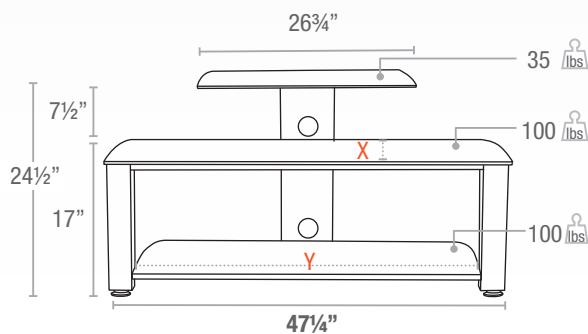

172ST - AUDIO/VIDEO

metal + glass - swivel top

The 172ST high-gloss metal frame, dark glass and swivel top brings luxury and functionality together. The signature features of the 172ST are its square shaped front post and wedge stand design.

Swivel Top

172ST-D-N

172ST

Top Shelf thickness 8 mm
Lower Shelf thickness 8 mm

X = Usable Shelf Depth 15"
Y = Usable Shelf Width 41"

GLASS SHELVES

POSTS