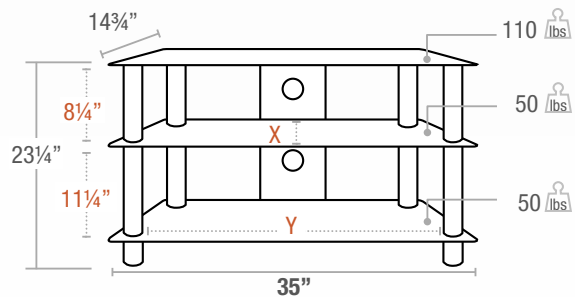

metal + glass

170A4-D-N

Top Shelf thickness 8 mm
X= Usable Shelf Depth 17 3/4"

Lower Shelf thickness 8 mm
Y= Usable Shelf Width 19 1/4"

170

170 SERIES - AUDIO/VIDEO

The Sonora 170 series is characterized by its dark glass shelves, black posts and graceful design. The 170 series stand feature tempered glass shelves, sleek aluminium posts and a convenient wire management system. Curved glass with smooth rounded edges makes this a very appealing entry level stand that will fit discreetly in any room.

CURVED GLASS

Smooth rounded angles create clean lines.

WIRE MANAGEMENT

Rear panel support hides unsightly wires.

EASY TO ASSEMBLE

Quick and easy to assemble.

GLASS SHELVES

Dark (D)

POSTS

Black (N)

170V-D-N

Top view

Front posts

Cable management

Top Shelf thickness 8 mm
X= Usable Shelf Depth 14 3/4"

Lower Shelf thickness 8 mm
Y= Usable Shelf Width 29 1/2"