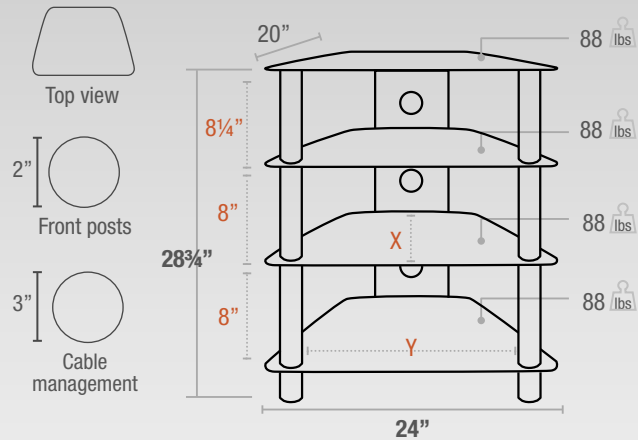

metal + glass

170A4-D-N

Top Shelf thickness 8 mm
X= Usable Shelf Depth 17 3/4"

Lower Shelf thickness 8 mm
Y= Usable Shelf Width 19 1/4"

170

170 SERIES - AUDIO/VIDEO

The Sonora 170 series is characterized by its dark glass shelves, black posts and graceful design. The 170 series stand feature tempered glass shelves, sleek aluminium posts and a convenient wire management system. Curved glass with smooth rounded edges makes this a very appealing entry level stand that will fit discreetly in any room.

CURVED GLASS

Smooth rounded angles create clean lines.

WIRE MANAGEMENT

Rear panel support hides unsightly wires.

EASY TO ASSEMBLE

Quick and easy to assemble.

GLASS SHELVES

Dark (D)

POSTS

Black (N)

170V-D-N

Top view

Front posts

Cable management

Top Shelf thickness 8 mm
X= Usable Shelf Depth 14 3/4"

Lower Shelf thickness 8 mm
Y= Usable Shelf Width 29 1/2"