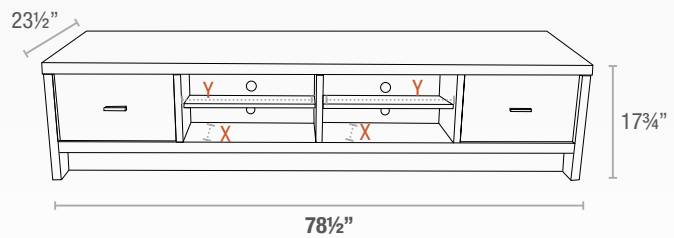

## 161 - AUDIO/VIDEO

161V79-DM

The 161V79 is an elegant high-end furniture piece designed to accommodate a wide range of TVs right up to 70 inches. The thick, dark mahogany (DM) coloured, **real wood veneer** panels are highlighted by a beautiful, natural grain. Convenient storage drawers frame a practical set of adjustable open equipment storage spaces situated in the center of the cabinet.

THICK, REAL WOOD VENEER PANELS

TWO OPEN EQUIPMENT SPACES WITH ADJUSTABLE SHELVES

TWO EASY GLIDE CABINETS DRAWERS

Top Shelf thickness 40 mm      X= Usable Shelf Depth 4X19"  
 Lower Shelf thickness 15 mm      Y= Usable Shelf Width 4X22"