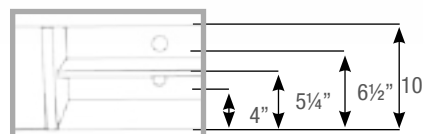

THICK, REAL WOOD VENEER PANELS

TWO OPEN EQUIPMENT SPACES WITH ADJUSTABLE SHELVES

TWO EASY GLIDE CABINETS DRAWERS

Top Shelf thickness 40 mm      X= Usable Shelf Depth 4X19"  
 Lower Shelf thickness 15 mm      Y= Usable Shelf Width 4X22"

Shelf height adjustments, with holes at 4", 5" and 6" from bottom shelf.