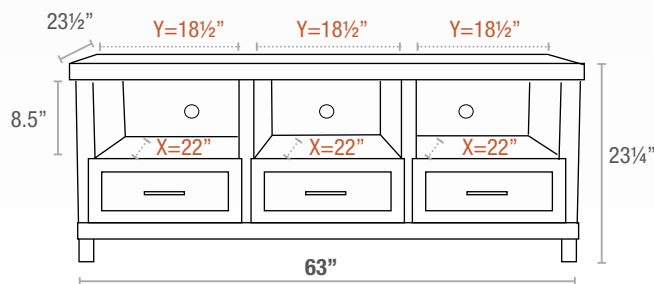

wood - open + drawers

160V63-DM

160 - AUDIO/VIDEO

An outstanding esthetic places this stand above the competition. The thick, dark mahogany (DM) or black (N) coloured, **real wood veneer** panels are highlighted by a beautiful natural grain. The bold and well-defined 160V63 design is also very practical, three open cabinets and three easy-glide drawers make displaying and storing equipment simple.

Top thickness 50mm
Lower Shelf thickness 15mm

X = Usable Shelf Depth 3X22"
Y = Usable Shelf Width 3X18.5"

THICK, REAL WOOD VENEER PANELS

THREE EASY-GLIDE DRAWERS

BLACK AND SILVER HANDLES INCLUDED

AVAILABLE COLOR